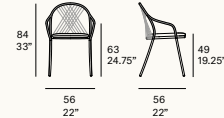

petale

mut design, 2020/2024

C097 TA
Hand-woven chair with diamond pattern
Chaise tissé avec motif diamant

C098 TA
Hand-woven dining armchair with diamond pattern
Fauteuil de salle à manger tissé avec motif diamant

C097 TB
Hand-woven chair with grid pattern
Chaise tissé avec motif quadrillé

C098 TB
Hand-woven dining armchair with grid pattern
Fauteuil de salle à manger tissé avec motif quadrillé

C097 TC
Hand-woven chair with stripe pattern
Chaise tissé avec motif horizontal

C098 TC
Hand-woven dining armchair with stripe pattern
Fauteuil de salle à manger tissé avec motif horizontal

C097 N
Upholstered chair
Silla tapizada
Chaise tapissée
Stuhl, gepolstert

Frame:

- 102 FT light grey
- 108 FT oxide
- 110 FT bronze
- 111 FT graphite
- 113 FT sage
- 120 FT off white
- 124 FT linen

Rope:

- taupe
- SPK dark orange
- SPK sand
- SPK concrete
- SPK oxide
- SPK ivy
- SPK turquoise
- forest green
- SPK white
- SPK graphite
- SPK bronze

Upholstered seat:

- G21
- G22
- G23
- Batyline Eden
- Batyline Elios
- Premium Sunbrella Sling

Upholstered backrest:

- Sunbrella Sling
- Batyline Eden
- Batyline Elios
- Premium Sunbrella Sling

mut design, 2020/2024

C099 TA
Hand-woven bar stool with diamond pattern
Taburete tejido con patrón diamante
Tabouret tissé avec motif diamant
Barhocker mit Seil, Rautenmuster

C099 TA C
Hand-woven counter stool with diamond pattern
Taburete tejido con patrón diamante
Tabouret tissé avec motif diamant
Barhocker mit Seil, Rautenmuster

C099 TB
Hand-woven bar stool with grid pattern
Taburete tejido con patrón de cuadrícula
Tabouret tissé avec motif quadrillé
Barhocker mit Seil, Gittermuster

C099 TB C
Hand-woven counter stool with grid pattern
Taburete tejido con patrón de cuadrícula
Tabouret tissé avec motif quadrillé
Barhocker mit Seil, Gittermuster