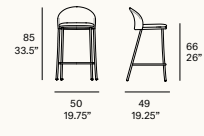

Frame:

- 102 FT light grey
- 108 FT oxide
- 110 FT bronze
- 111 FT graphite
- 113 FT sage
- 120 FT off white
- 124 FT linen

Rope:

- taupe
- SPK dark orange
- SPK sand
- SPK concrete
- SPK oxide
- SPK ivy
- SPK turquoise
- forest green
- SPK white
- SPK graphite
- SPK bronze

Upholstered seat:

- G21
- G22
- G23
- Batyline Eden
- Batyline Elios
- Premium Sunbrella Sling

Upholstered backrest:

- Sunbrella Sling
- Batyline Eden
- Batyline Elios
- Premium Sunbrella Sling