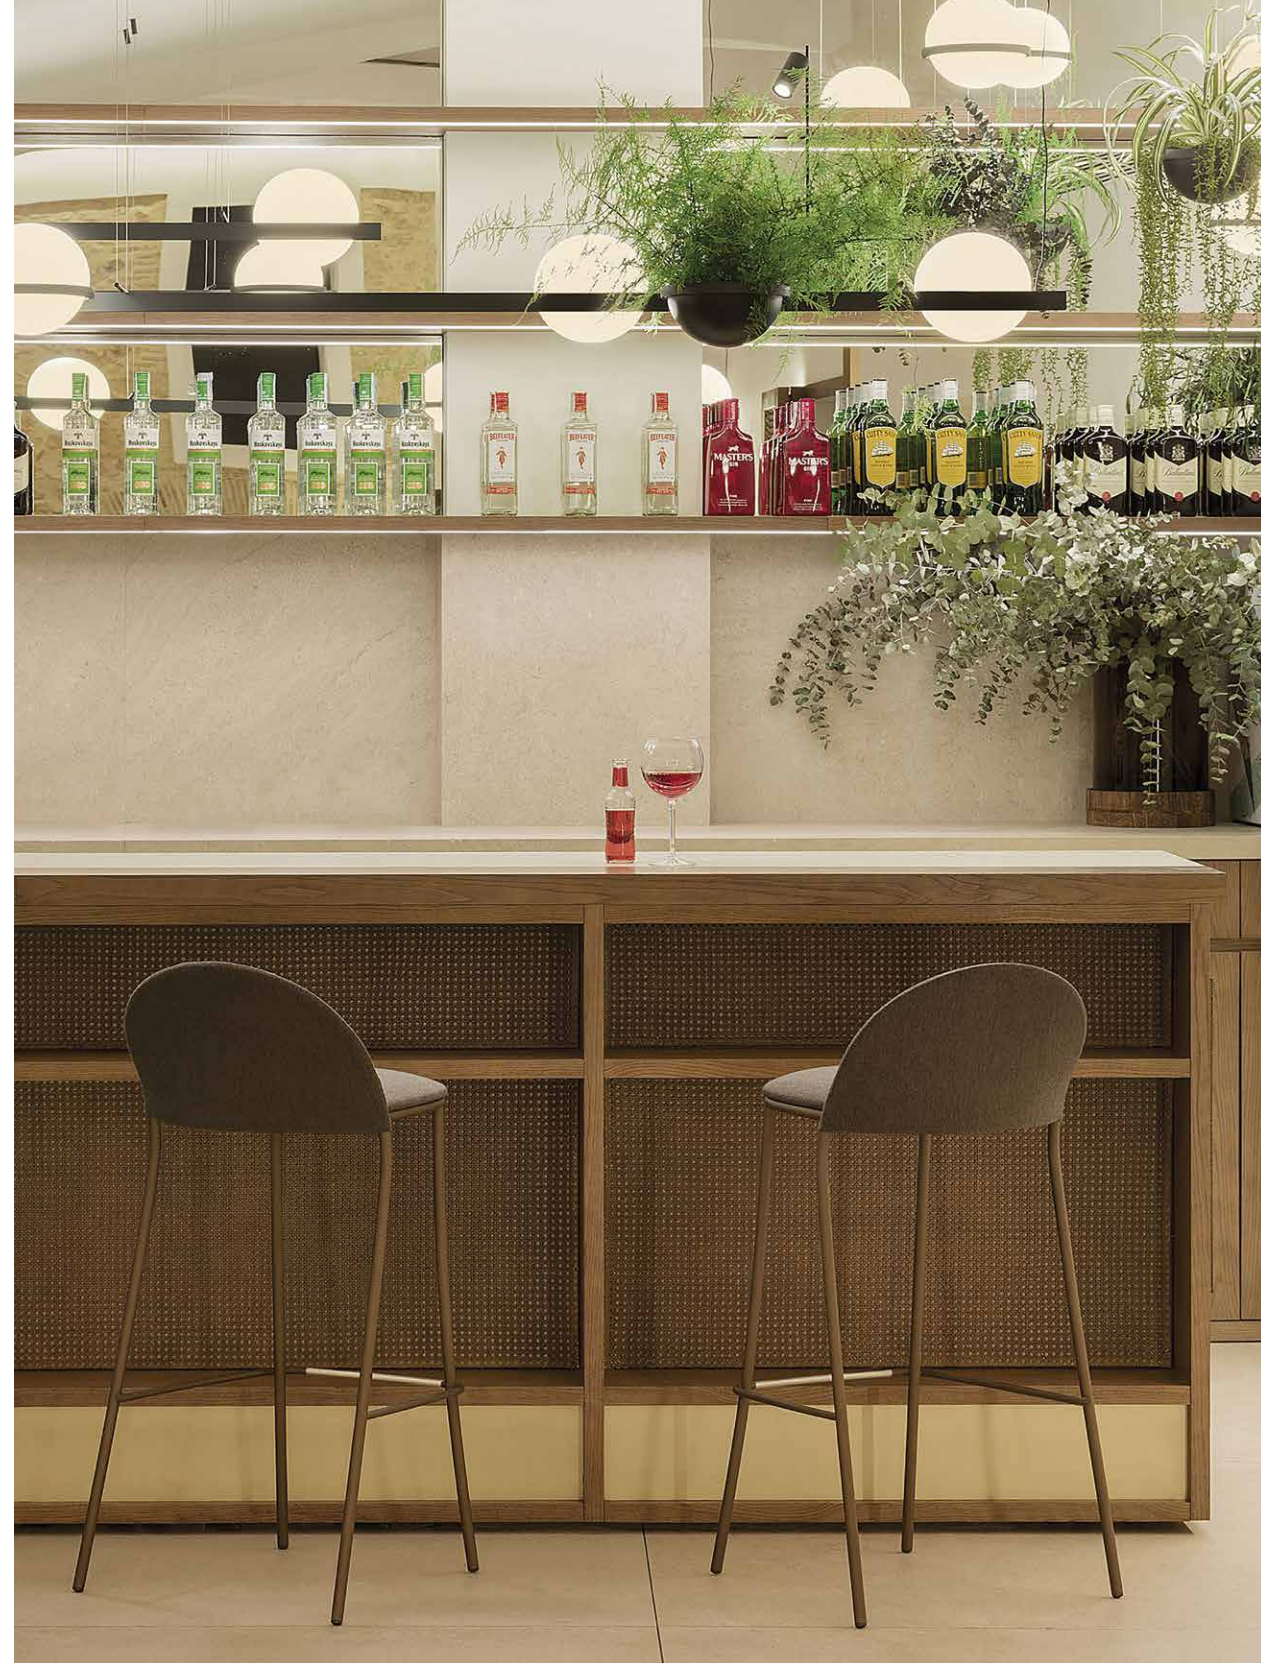

C099N Petale. Upholstered bar stool / taburete tapizado. 108 FT oxide. Batyline eden 50560