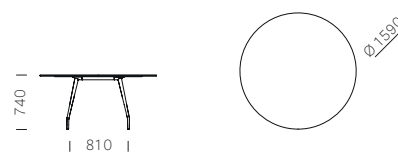

Item TRZD159