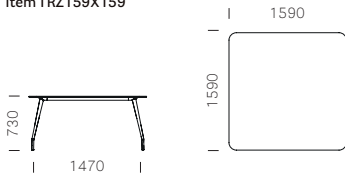

TECHNICAL DETAILS

Item TRZ159X159