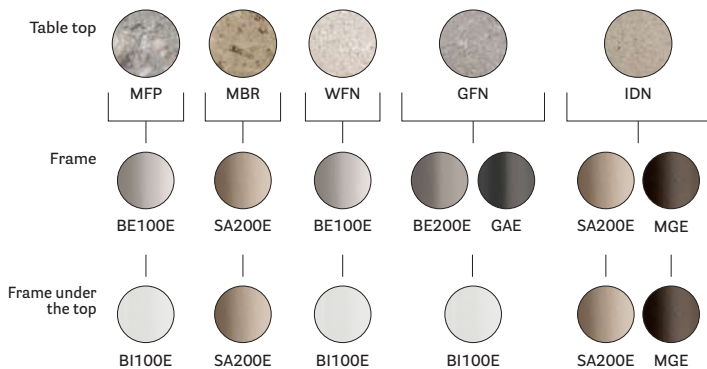

Top, frame and frame top finishes

Table top									
	CFC_BI	4519	527	3471	2810	3445	3447	4529	1952
Frame									
	BI100E	BE100E	GAE	BI200E	MGE	BE100E	BE200E	NPE	
Frame under the top									
	BI100E	BI100E	NPE	BI200E	MGE	BI100E	NPE		

Babila Table - Outdoor

Manufacturer: Pedrali, Italy

Frame			Composite marble top included		Gres top included	
Item Articolo	Sizes Dimensioni	Finish Finitura	MFP (mm 12)	MBR (mm 12)	WFN, GFN (mm 6)	IDN (mm 6)
TBA/2_160X90	1590X900	Powder coated	\$9,276.00	\$9,760.00	-	-
TBA/2_200X90	2000X900		\$9,876.00	\$10,360.00	-	-
TBA/2_200X100	2000X1000		\$9,876.00	\$10,360.00	\$8,968.00	\$9,452.00
TBA/2_240X100	2400X1000		\$10,748.00	\$11,232.00	\$9,408.00	\$9,892.00
TBA/2_300X100	3000X1000		\$11,908.00	\$12,392.00	-	-

TECHNICAL DETAILS

Item TBA/2_160/200X90

Item TBA/2_200/240/300X100

Prices refer to combinations provided for the pricelist. Other standard powder-coated finishes available on request, price surcharge € 121,00 (each table)

Top, frame and frame top finishes

Babila Table - Outdoor

Manufacturer: Pedrali, Italy

Frame			Solid laminate top included						
Item Articolo	Sizes Dimensioni	Finish Finitura	CFC_BI (mm 12) white core	COM 4519 (mm 10) brown core	COM 4529 (mm 10) black core	COM 2810 (mm 12) black core	CFP 3445 (mm 10) matching core	CFP 3447 (mm 10) matching core	COM 3471 (mm 10) beige core
TBA/2_139X139	1384X1384	Powder coated Verniciato	\$6,096.00	\$5,760.00	\$5,760.00	\$5,384.00	\$6,580.00	\$6,096.00	\$6,096.00
TBA/2_D139	Ø 1384		\$6,036.00	\$5,700.00	\$5,700.00	\$5,320.00	\$6,520.00	\$6,036.00	\$6,036.00
TBA/2_D159	Ø 1590		\$6,996.00	\$6,268.00	\$6,268.00	\$5,748.00	\$7,480.00	\$6,996.00	\$6,996.00