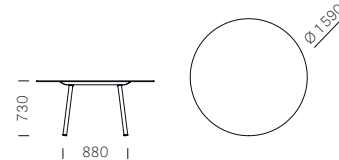

## Babila Table - Outdoor

Manufacturer: Pedrali, Italy

Frame			Solid laminate top included						
Item Articolo	Sizes Dimensioni	Finish Finitura	CFC_BI (mm 12) white core	COM 4519 (mm 10) brown core	COM 4529 (mm 10) black core	COM 2810 (mm 12) black core	CFP 3445 (mm 10) matching core	CFP 3447 (mm 10) matching core	COM 3471 (mm 10) beige core
TBA/2_139X139	1384X1384	Powder coated Verniciato	€ 1.524,00	€ 1.440,00	€ 1.440,00	€ 1.346,00	€ 1.645,00	€ 1.524,00	€ 1.524,00
TBA/2_D139	Ø 1384		€ 1.509,00	€ 1.425,00	€ 1.425,00	€ 1.330,00	€ 1.630,00	€ 1.509,00	€ 1.509,00
TBA/2_D159	Ø 1590		€ 1.749,00	€ 1.567,00	€ 1.567,00	€ 1.437,00	€ 1.870,00	€ 1.749,00	€ 1.749,00

### TECHNICAL DETAILS

Item TBA/2\_139X139

Item TBA/2\_D139

Item TBA/2\_D159

Prices refer to combinations provided for the pricelist. Other standard powder-coated finishes available on request, price surcharge € 121,00 (each table)