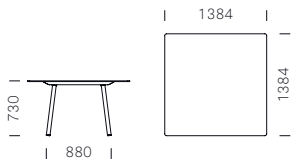

## Babila Table - Outdoor

Manufacturer: Pedrali, Italy

Frame			Solid laminate top included						
Item Articolo	Sizes Dimensioni	Finish Finitura	CFC_BI (mm 12) white core	COM 4519 (mm 10) brown core	COM 4529 (mm 10) black core	COM 2810 (mm 12) black core	CFP 3445 (mm 10) matching core	CFP 3447 (mm 10) matching core	COM 3471 (mm 10) beige core
TBA/2_139X139	1384X1384	Powder coated Verniciato	€ 1.524,00	€ 1.440,00	€ 1.440,00	€ 1.346,00	€ 1.645,00	€ 1.524,00	€ 1.524,00
TBA/2_D139	Ø 1384		€ 1.509,00	€ 1.425,00	€ 1.425,00	€ 1.330,00	€ 1.630,00	€ 1.509,00	€ 1.509,00
TBA/2_D159	Ø 1590		€ 1.749,00	€ 1.567,00	€ 1.567,00	€ 1.437,00	€ 1.870,00	€ 1.749,00	€ 1.749,00

### TECHNICAL DETAILS

Item TBA/2\_139X139

Item TBA/2\_D139

Item TBA/2\_D159

Prices refer to combinations provided for the pricelist. Other standard powder-coated finishes available on request, price surcharge € 121,00 (each table)