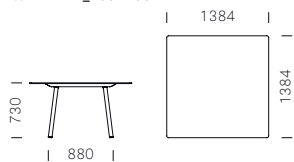

TECHNICAL DETAILS

Item TBA/2_139X139