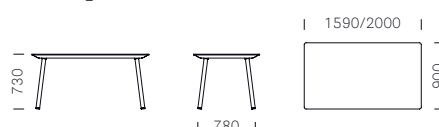

Babila Table - Outdoor

Manufacturer: Pedrali, Italy

Frame			Solid laminate top included					
Item	Sizes	Finish	CFC_BI (mm 6) white core	COM 527 (mm 6) 527 COM 2810 (mm 12) black core	COM 4519 (mm 10) brown core COM 4529, 1952 (mm 10) black core	CFP 3445 (mm 10) matching core	CFP 3447 (mm 10) matching core	COM 3471 (mm 10) beige core
TBA/2_90X90	900X900	Powder coated	\$3,840.00	\$4,568.00	\$4,568.00	\$5,292.00	\$4,808.00	\$5,776.00
TBA/2_160X90	1590X900		\$4,968.00	\$5,692.00	\$5,692.00	\$6,420.00	\$5,936.00	\$6,904.00
TBA/2_200X90	2000X900		\$5,568.00	\$6,292.00	\$6,292.00	\$7,020.00	\$6,536.00	\$7,504.00
TBA/2_200X100	2000X1000		\$5,568.00	\$6,292.00	\$6,292.00	\$7,020.00	\$6,536.00	\$7,504.00
TBA/2_240X100	2400X1000		\$5,808.00	\$7,552.00	\$7,552.00	\$7,600.00	\$7,116.00	\$10,748.00
TBA/2_300X100	3000X1000		\$7,020.00	\$8,280.00	\$8,280.00	\$8,956.00	\$8,472.00	\$11,472.00

TECHNICAL DETAILS

Item TBA/2_90X90

Item TBA/2_160/200X90

Item TBA/2_200/240/300X100

Prices refer to combinations provided for the pricelist. Other standard powder-coated finishes available on request, price surcharge € 121,00 (each table)