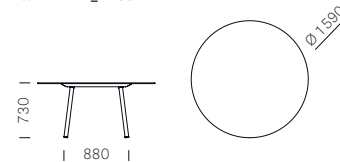

Top, frame and frame top finishes

Babila Table - Outdoor

Manufacturer: Pedrali, Italy

Frame			Solid laminate top included						
Item Articolo	Sizes Dimensioni	Finish Finitura	CFC_BI (mm 12) white core	COM 4519 (mm 10) brown core	COM 4529 (mm 10) black core	COM 2810 (mm 12) black core	CFP 3445 (mm 10) matching core	CFP 3447 (mm 10) matching core	COM 3471 (mm 10) beige core
TBA/2_139X139	1384X1384	Powder coated Verniciato	\$6,096.00	\$5,760.00	\$5,760.00	\$5,384.00	\$6,580.00	\$6,096.00	\$6,096.00
TBA/2_D139	Ø 1384		\$6,036.00	\$5,700.00	\$5,700.00	\$5,320.00	\$6,520.00	\$6,036.00	\$6,036.00
TBA/2_D159	Ø 1590		\$6,996.00	\$6,268.00	\$6,268.00	\$5,748.00	\$7,480.00	\$6,996.00	\$6,996.00

TECHNICAL DETAILS

Item TBA/2_139X139

Item TBA/2_D139

Item TBA/2_D159

Prices refer to combinations provided for the pricelist. Other standard powder-coated finishes available on request, price surcharge € 121,00 (each table)