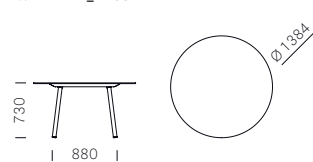

Item TBA/2_D139