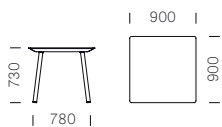

Babila Table - Outdoor

Manufacturer: Pedrali, Italy

Frame			Solid laminate top included					
Item	Sizes	Finish	CFC_BI (mm 6) white core	COM 527 (mm 6) 527 COM 2810 (mm 12) black core	COM 4519 (mm 10) brown core COM 4529, 1952 (mm 10) black core	CFP 3445 (mm 10) matching core	CFP 3447 (mm 10) matching core	COM 3471 (mm 10) beige core
TBA/2_90X90	900X900	Powder coated	\$3,840.00	\$4,568.00	\$4,568.00	\$5,292.00	\$4,808.00	\$5,776.00
TBA/2_160X90	1590X900		\$4,968.00	\$5,692.00	\$5,692.00	\$6,420.00	\$5,936.00	\$6,904.00
TBA/2_200X90	2000X900		\$5,568.00	\$6,292.00	\$6,292.00	\$7,020.00	\$6,536.00	\$7,504.00
TBA/2_200X100	2000X1000		\$5,568.00	\$6,292.00	\$6,292.00	\$7,020.00	\$6,536.00	\$7,504.00
TBA/2_240X100	2400X1000		\$5,808.00	\$7,552.00	\$7,552.00	\$7,600.00	\$7,116.00	\$10,748.00
TBA/2_300X100	3000X1000		\$7,020.00	\$8,280.00	\$8,280.00	\$8,956.00	\$8,472.00	\$11,472.00

TECHNICAL DETAILS

Item TBA/2_90X90

Item TBA/2_160/200X90

Item TBA/2_200/240/300X100

Prices refer to combinations provided for the pricelist. Other standard powder-coated finishes available on request, price surcharge € 121,00 (each table)