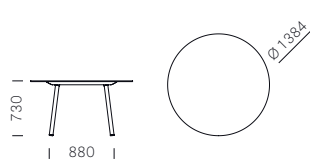

## Babila Table - Outdoor

Manufacturer: Pedrali, Italy

Frame			Solid laminate top included						
Item Articolo	Sizes Dimensioni	Finish Finitura	CFC_BI (mm 12) white core	COM 4519 (mm 10) brown core	COM 4529 (mm 10) black core	COM 2810 (mm 12) black core	CFP 3445 (mm 10) matching core	CFP 3447 (mm 10) matching core	COM 3471 (mm 10) beige core
TBA/2_139X139	1384X1384	Powder coated Verniciato	€ 1.524,00	€ 1.440,00	€ 1.440,00	€ 1.346,00	€ 1.645,00	€ 1.524,00	€ 1.524,00
TBA/2_D139	Ø 1384		€ 1.509,00	€ 1.425,00	€ 1.425,00	€ 1.330,00	€ 1.630,00	€ 1.509,00	€ 1.509,00
TBA/2_D159	Ø 1590		€ 1.749,00	€ 1.567,00	€ 1.567,00	€ 1.437,00	€ 1.870,00	€ 1.749,00	€ 1.749,00

### TECHNICAL DETAILS

Item TBA/2\_139X139

Item TBA/2\_D139

Item TBA/2\_D159

Prices refer to combinations provided for the pricelist. Other standard powder-coated finishes available on request, price surcharge € 121,00 (each table)