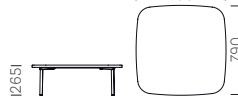

Item BDT_79X79X26*