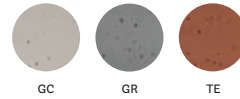

COFFEE TABLE

COFFEE TABLE

SIZES

mm - in

CMT\_40X30X35  
Concrete coffee table

CMT\_46X35X42  
Concrete coffee table

FINISHES

concrete