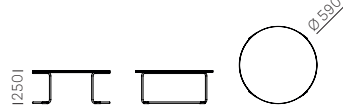

Circuit - Outdoor

Manufacturer: Pedrali, Italy

Item	Frame Sizes	Finish	Solid laminate top included						Steel top included
			CFP_BI (mm 10)	COP_247, 527 (mm 10)	COP_4519, 4529, 4543, 4573, 1952, 4420 (mm 10)	COP_2810, white bianco, 851, 263 (mm 12) COP_3294 (mm 10)	COP_3471, 3467 (mm 10)	CFP_3445, 3447 (mm 10)	L* (mm 12)
CRTD_42X45	Ø 420X450h	POWDER COATED /	\$833.00	\$743.00	\$743.00	\$742.50	\$833.00	\$833.00	-
CRTD_59X25	Ø 590X250h	POWDER COATED /	\$1,125.00	\$900.00	\$986.00	\$986.00	\$1,125.00	\$1,125.00	\$1,337.00
CRTD_70X30	Ø 700X300h	POWDER COATED /	\$1,373.00	\$1,080.00	\$1,215.00	\$1,215.00	\$1,373.00	\$1,373.00	\$1,436.00

TECHNICAL DETAILS

Item CRTD_42X45

Item CRTD_59X25

Item CRTD_70X30

Solid laminate top finishes

*Steel top and frame finishes in the same colour