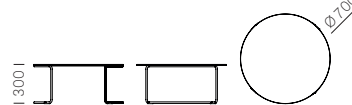

Circuit - Outdoor

Manufacturer: Pedrali, Italy

Item	Frame Sizes	Finish	Solid laminate top included						Steel top included
			CFP_BI (mm 10)	COP_247, 527 (mm 10)	COP_4519, 4529, 4543, 4573, 1952, 4420 (mm 10)	COP_2810, white bianco, 851, 263 (mm 12) COP_3294 (mm 10)	COP_3471, 3467 (mm 10)	CFP_3445, 3447 (mm 10)	L* (mm 12)
CRTD_42X45	Ø 420X450h	POWDER COATED /	\$833.00	\$743.00	\$743.00	\$742.50	\$833.00	\$833.00	-
CRTD_59X25	Ø 590X250h	POWDER COATED /	\$1,125.00	\$900.00	\$986.00	\$986.00	\$1,125.00	\$1,125.00	\$1,337.00
CRTD_70X30	Ø 700X300h	POWDER COATED /	\$1,373.00	\$1,080.00	\$1,215.00	\$1,215.00	\$1,373.00	\$1,373.00	\$1,436.00

TECHNICAL DETAILS

Item CRTD_42X45

Item CRTD_59X25

Item CRTD_70X30

Solid laminate top finishes

*Steel top and frame finishes in the same colour