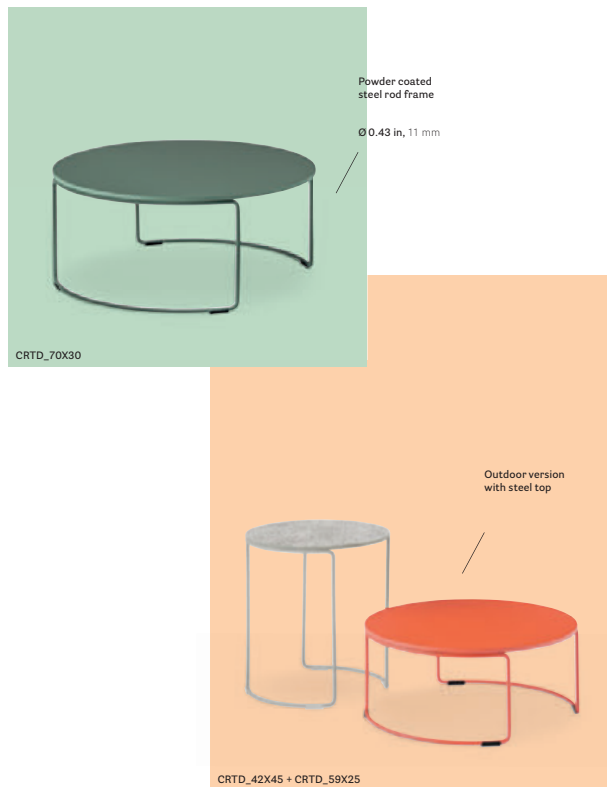

Circuit

DESIGN
Pedrali R&D

PEDRALI

CIRCUIT

COFFEE TABLE

COFFEE TABLE

project by Calvi Brambilla - styling Studio Salaris © photo Ottavio Tomasini

COFFEE TABLE

COFFEE TABLE

COFFEE TABLE

COFFEE TABLE

SIZES

mm - in

CRTD_42X45

Coffee table, steel rode frame, solid laminate top

CRTD_70X30

Coffee table, steel rode frame, solid laminate or steel top

CRTD_59X25

Coffee table, steel rode frame, solid laminate or steel top