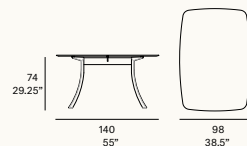

falcata outdoor

[fr] Collection avec structure fabriquée en profilé d'aluminium de haute résistance et pieds en injection d'aluminium finis avec une peinture en poudre de polyester. Options de plateau: HPL Trespa® de 13 mm, FENIX NTM® de 12 mm ou plateau en Dekton® de 8 mm. Livrés démontés.

lievore altherr molina, 2016

C923
—
Rectangular dining table
Table rectangulaire

C924
—
Rectangular dining table
Table rectangulaire