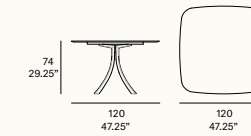

not available in Dekton® top

[en] Collection with structure made of high resistance aluminum profile and legs of injected aluminum, finished with polyester powder. Tabletop options: HPL Trespa® 13 mm/0.51" thick and FENIX NTM® 12 mm/0.47" thick. Delivered unassembled.

[fr] Collection avec structure fabriquée en profilé d'aluminium de haute résistance et pieds en injection d'aluminium finis avec une peinture en poudre de polyester. Options de plateau: HPL Trespa® de 13 mm ou FENIX NTM® de 12 mm. Livrés démontés.

Frame:

- 102 FT light grey
- 108 FT oxide
- 110 FT bronze
- 111 FT graphite
- 113 FT sage
- 120 FT off white
- 124 FT linen

Table top FENIX NTM®:

- 029 bianco male
- 720 nero ingo

Table top HPL premium:

- 320 silver quartzite - matt
- 321 italian slate - matt
- 323 natural chalkstone - matt
- 327 titanium bronze - satin