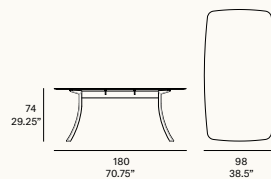

falcata outdoor

[fr] Collection avec structure fabriquée en profilé d'aluminium de haute résistance et pieds en injection d'aluminium finis avec une peinture en poudre de polyester. Options de plateau: HPL Trespa® de 13 mm, FENIX NTM® de 12 mm ou plateau en Dekton® de 8 mm. Livrés démontés.

lievore altherr molina, 2016

C923
—
Rectangular dining table
Table rectangulaire

C924
—
Rectangular dining table
Table rectangulaire

C925
—
Rectangular dining table
Table rectangulaire

C926
—
Rectangular dining table
Table rectangulaire

C927
—
Rectangular dining table
Table rectangulaire

not available in Dekton® top

Frame:

- 102 FT light grey
- 108 FT oxide
- 110 FT bronze
- 111 FT graphite
- 113 FT sage
- 120 FT off white
- 124 FT linen

Table top Dekton®:

- K1 albarium
- K2 argentium
- K3 umber
- K4 micron
- D2 kelya
- D3 danae

Table top FENIX NTM®:

- 029 bianco male
- 720 nero ingo

Table top HPL premium:

- 320 silver quartzite - matt
- 321 italian slate - matt
- 323 natural chalkstone - matt
- 327 titanium bronze - satin

falcata outdoor

lievore altherr molina, 2016

C935 R
—
Round dining table
Table ronde

not available in Dekton® top

C935 E
—
Elliptical dining table
Table elliptique

not available in Dekton® top

[en] Collection with structure made of high resistance aluminum profile and legs of injected aluminum, finished with polyester powder. Tabletop options: HPL Trespa® 13 mm/0.51" thick and FENIX NTM® 12 mm/0.47" thick. Delivered unassembled.

[fr] Collection avec structure fabriquée en profilé d'aluminium de haute résistance et pieds en injection d'aluminium finis avec une peinture en poudre de polyester. Options de plateau: HPL Trespa® de 13 mm ou FENIX NTM® de 12 mm. Livrés démontés.

Frame:

- 102 FT light grey
- 108 FT oxide
- 110 FT bronze
- 111 FT graphite
- 113 FT sage
- 120 FT off white
- 124 FT linen