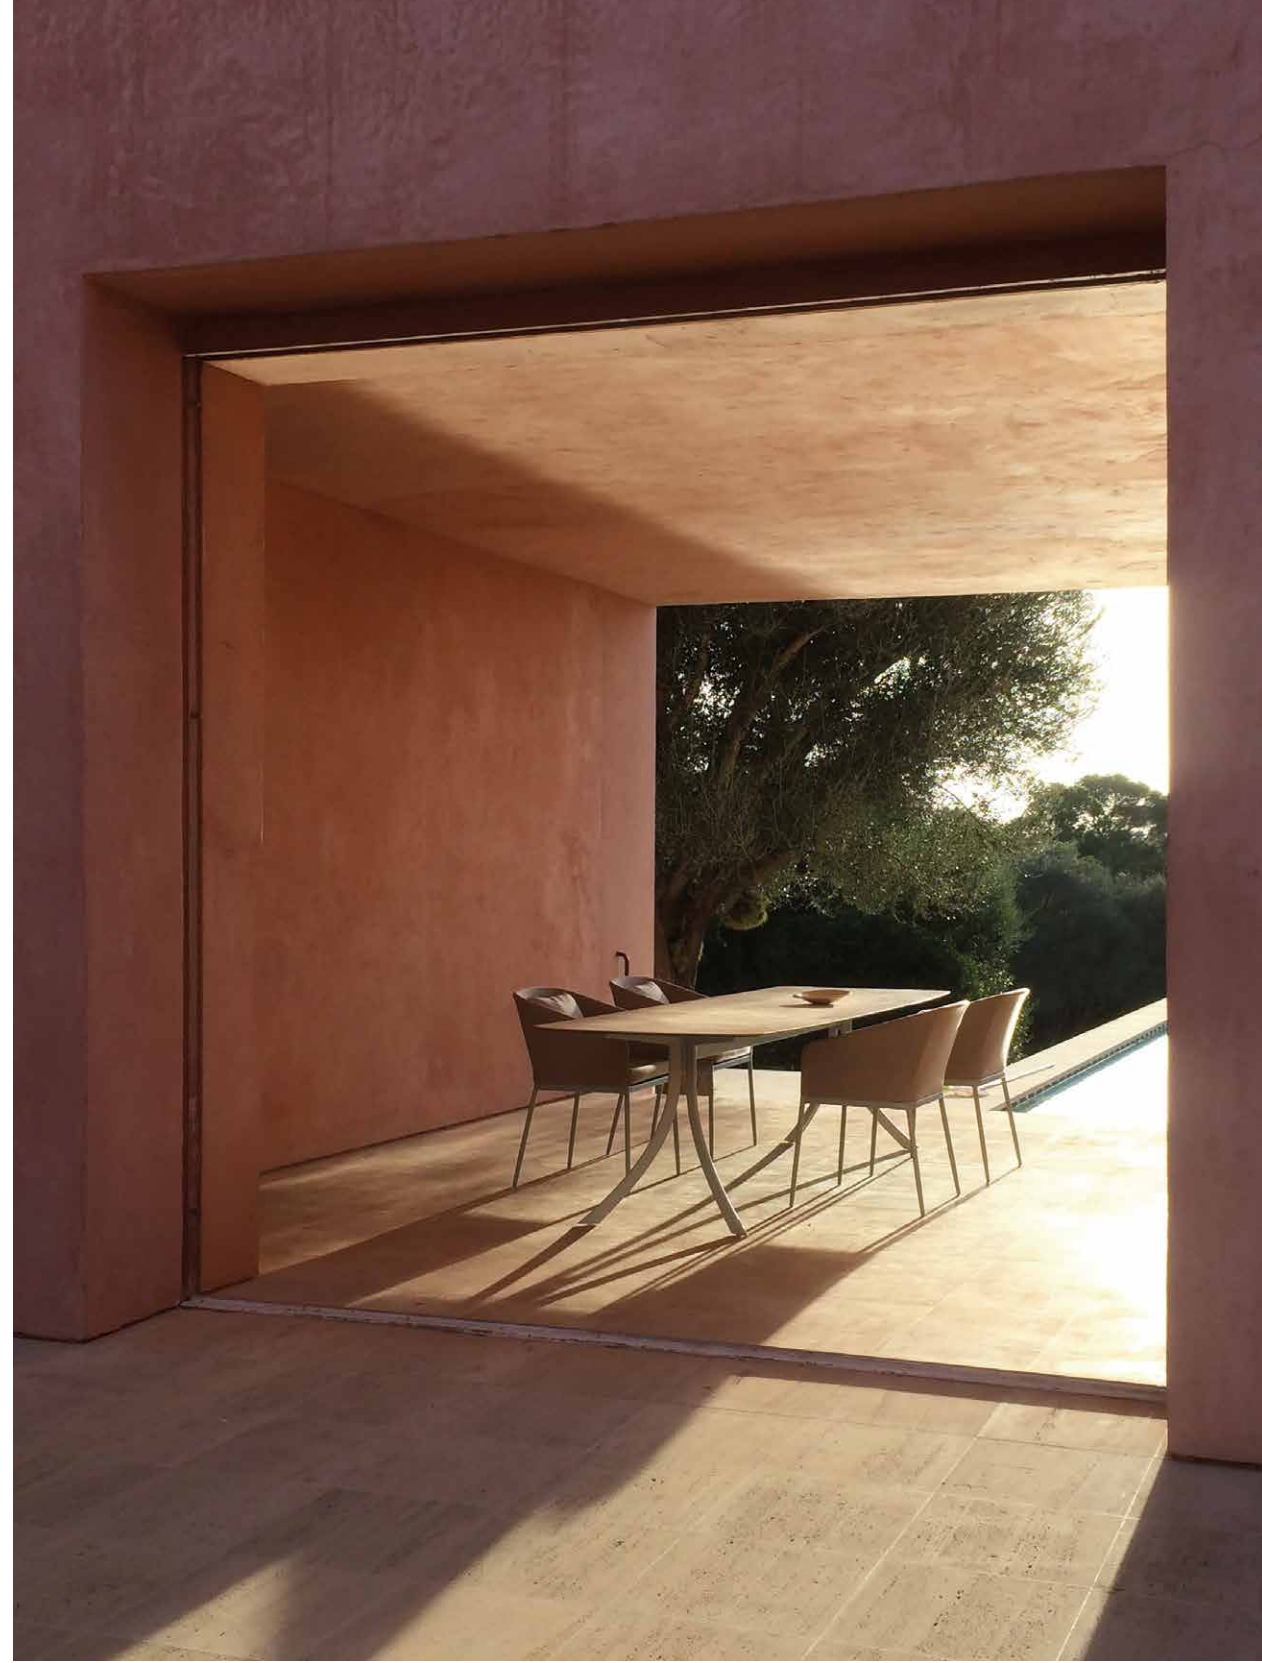

falcata outdoor  
lievore altherr molina, 2016

[en] "Its name comes from tradition, but its aesthetic is innovative. Its legs of injected aluminum seem to flow smoothly just like the distinctive black ink strokes of shodō (Japanese calligraphy) and evoke organic elements. Its elegance is based upon the balance between simplicity and delicateness, as well as upon a harmonious structure allowing for visual lightness. Highly technological materials and systems blend in with reminiscences of the animal and plant kingdom, the exotic Japanese culture and the first inhabitants of a land called Iberia synthesizing in a unique piece."

C935R Falcata outdoor. Round dining table / mesa redonda. 110 FT bronze. 327 titanium bronze

C926 Falcata outdoor. Rectangular dining table / mesa rectangular. 124 FT linen. D3 danae

C926 Falcata outdoor. Rectangular dining table / mesa rectangular. 124 FT linen. D3 danae