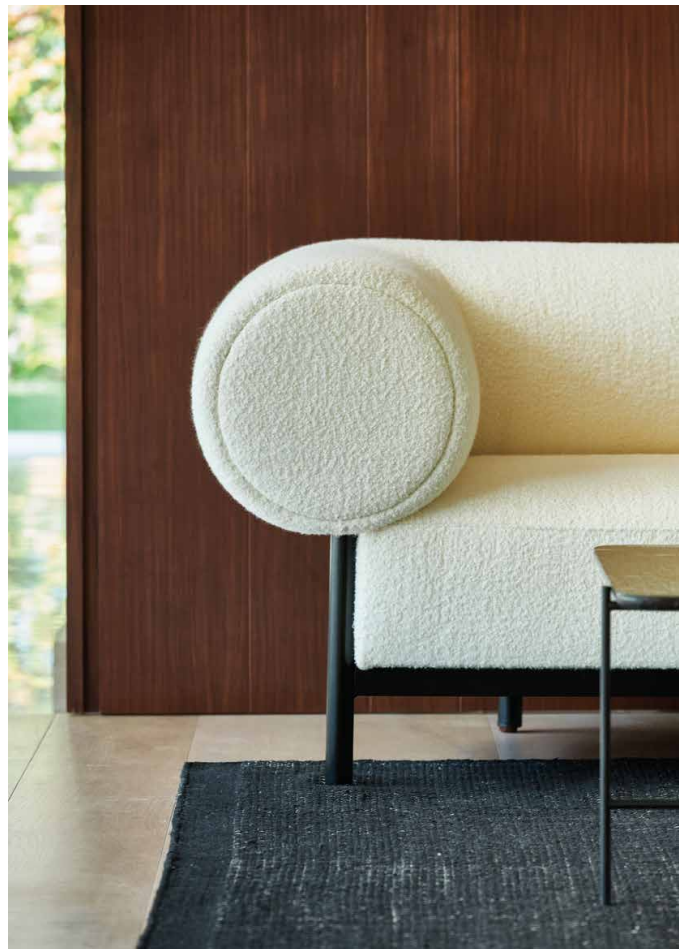

Jumbo

Manufacturer: Lebom, Spain

Jumbo

Ramón Esteve

Structure

Metallic

Padding

35 kg polyurethane seat with 150 g of multi-layer fibre.