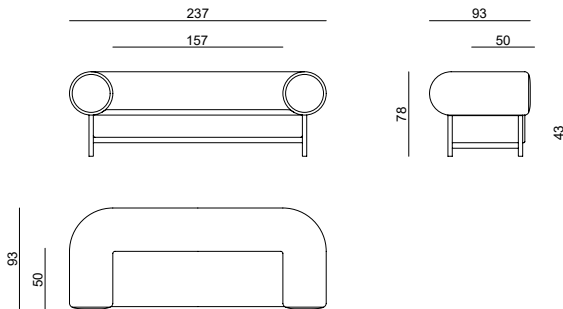

Jumbo

Manufacturer: Lebom, Spain

Jumbo

Ramón Esteve

Structure

Metallic

Padding

35 kg polyurethane seat with 150 g of multi-layer fibre.

Jumbo

Manufacturer: Lebom, Spain

Jumbo	Fabrics				Vol (ft³)
	P0 COM	P1	P2	P3	
	CAD \$				
Sofa 114530	\$18,639	\$19,464	\$20,289	\$21,108	79,06

Jumbo	Fabrics				Vol (ft³)
	P0 COM	P1	P2	P3	
	CAD \$				
Armchair 114510	\$5,643	\$5,808	\$5,973	\$6,138	18,93