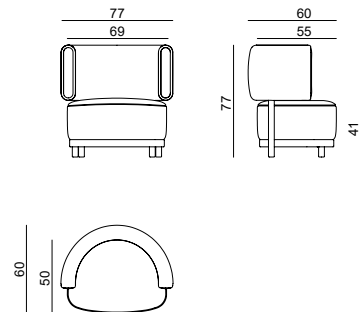

Jumbo	Fabrics				Vol (ft³)
	P0 COM	P1	P2	P3	
	CAD $				
Armchair 114510	$5,643	$5,808	$5,973	$6,138	18,93