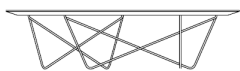

Yohsi

Manufacturer: Kendo, Spain

| Product Code | Description | Price |
|--------------|-------------|-------|
|--------------|-------------|-------|

YOSH-74

Coffee Table - Ø74 Top, Microtex Black Metal Structure
x 74 x 45 cm - " x 29.2" x 17.8"

| | |
|-------------------------------|-------|
| Lacquer leg option (Add) | \$350 |
| Chromed leg option (Add) | \$193 |
| Brass finish leg option (Add) | \$490 |

YOSH-03

Coffee Table - Ø100 Top, Microtex Black Metal Structure - 2 Height options: 30/38cm
100 x 100 x 30/38 cm - 39.4" x 39.4" x 11.9/14.9"

| | |
|-------------------------------|---------|
| Lacquer top | \$2,601 |
| Oak top | \$2,793 |
| Walnut top | \$2,793 |
| Black glass top | \$3,028 |
| Lacquer leg option (Add) | \$403 |
| Chromed leg option (Add) | \$368 |
| Brass finish leg option (Add) | \$613 |

YOSH-23

Coffee Table - Ø120 Top, Microtex Black Metal Structure - 2 Height options: 30/38cm
120 x 120 x 30/38 cm - 47.3" x 47.3" x 11.9/14.9"

| | |
|-------------------------------|---------|
| Lacquer top | \$2,958 |
| Oak top | \$3,420 |
| Walnut top | \$3,500 |
| Lacquer leg option (Add) | \$420 |
| Chromed leg option (Add) | \$368 |
| Brass finish leg option (Add) | \$613 |