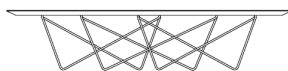

### YOSH-03

Coffee Table - Ø100 Top, Microtex Black Metal Structure  
100 x 100 x 30 cm - 39.4" x 39.4" x 11.9"

Lacquer top	\$2,429
Oak top	\$2,492
Walnut top	\$2,580
Black glass top	\$2,730
Lacquer leg option (Add)	\$368
Chromed leg option (Add)	\$315
Brass finish leg option (Add)	\$578

### YOSH-23

Coffee Table - Ø120 Top, Microtex Black Metal Structure  
120 x 120 x 30 cm - 47.3" x 47.3" x 11.9"

Lacquer top	\$2,744
Oak top	\$2,968
Walnut top	\$3,070
Black glass top	\$3,266
Lacquer leg option (Add)	\$368
Chromed leg option (Add)	\$315

### YOSH-23

Coffee Table - Ø120 Top, Microtex Black Metal Structure  
120 x 120 x 30 cm - 47.3" x 47.3" x 11.9"

Brass finish leg option (Add)	\$578
-------------------------------	-------

### YOSH-46

Coffee Table - Oval Top 30/38cm High, Microtex Black Metal Structure  
140 x 60 x 30 cm - 55.2" x 23.7" x 11.9"

Lacquer top	\$2,517
-------------	---------

Oak top	\$2,569
---------	---------