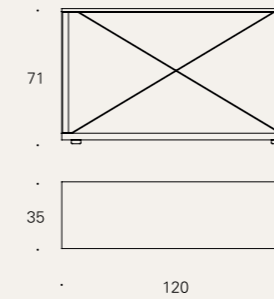

# BEAM

by Discoh Design

Its composition and design reminding of the most emblematic architectural structures, Beam collection represents the perfect union between functionality, technique and style.

BEAM-23, 120x35x71 cm

BEAM Discoh Design

The Beam console is perfect for rooms such as offices, entrances, halls, etc; it stands out as an elegant and versatile proposal for home and facilities.

BEAM-23, 120x35x71 cm

BEAM Discoh Design

## Technical specifications

**BEAM-23** 120x35x71 cm 0,427 m<sup>3</sup> 25 Kg

Lacquer top / Micro-textured black thermo-lacquered structure

Oak top / Micro-textured black thermo-lacquered structure

Walnut top / Micro-textured black thermo-lacquered structure