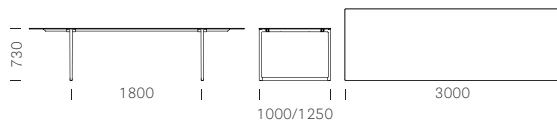

TECHNICAL DETAILS

Item TOA190X75

Item TOA190X90

Item TOA300X100/125

Item TOA360X100/125

On request other standard colours powder coated available - same price

Solid laminate top finishes

Frame finishes