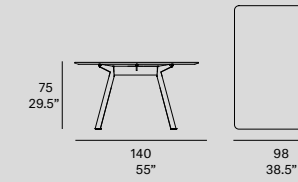

T238R Atrivm indoor. Round dining table / mesa redonda. Ø150x75 / Ø59" x 29.5". W01 natural oak

T220 295 Atrivm indoor. Rectangular dining table / mesa rectangular. 295x98x75 / 116,25" x 38,5" x 29,5". W02 white stained

atrivm indoor

[en] Tabletop made of solid wood from European oaks with 21 mm/0.83" of section. Structure made of high resistance aluminum profile, finished with polyester powder. Legs made of solid wood profile from European oaks. The collection is also available in lacquered top version (MDF) and in European oak veneer top. Optional junction box. Delivered unassembled.

manel molina, 2020

T220 140
—
Rectangular dining table

Rechteckiger Tisch

T234 C
—
Square dining table

T220 180
—
Rectangular dining table

T238 C
—
Square dining table

T220 240
—
Rectangular dining table

T234 R
—
Round dining table