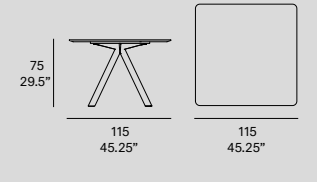

T238R Atrivm indoor. Round dining table / mesa redonda. Ø150x75 / Ø59" x 29.5". W01 natural oak

T220 295 Atrivm indoor. Rectangular dining table / mesa rectangular. 295x98x75 / 116,25" x 38,5" x 29,5". W02 white stained

atrivm indoor

[en] Tabletop made of solid wood from European oaks with 21 mm/0.83" of section. Structure made of high resistance aluminum profile, finished with polyester powder. Legs made of solid wood profile from European oaks. The collection is also available in lacquered top version (MDF) and in European oak veneer top. Optional junction box. Delivered unassembled.

manel molina, 2020

T220 140
—
Rectangular dining table

Rechteckiger Tisch

T234 C
—
Square dining table

T220 180
—
Rectangular dining table

T238 C
—
Square dining table

T220 240
—
Rectangular dining table

T234 R
—
Round dining table