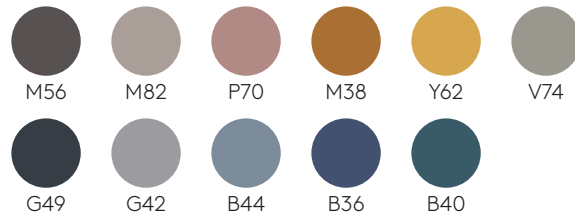

W2 colours

M56 M82 P70 M38 Y62 V74
G49 G42 B44 B36 B40

Oak & walnut veneer

23mm

Oak

Walnut