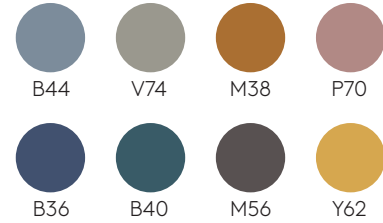

#### PE1 colours

standard colours

B00 black G49 anthracite G42 grey M82 stone W01 white

#### PE2 colours

composed colours

Rust brown Concrete

#### PE3 colours

standard painted colours

B44 V74 M38 P70  
B36 B40 M56 Y62

#### PE4 colours

metallic painted colours

Silver Gold Copper