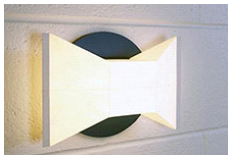

1-9 Units \$1,755
10-49 Units \$1,495

Cloud

Multi-Shade Horizontal Pendant Light

12 Volt DC, 30 Watt (transformer not included)
161 cm x 24 cm x 24 cm (63.5" x 9.5" x 9.5")

1-9 Units \$1,735
10-49 Units \$1,475