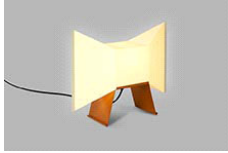

Tapermoon

Manufacturer: Zeed

Product Name Description

Net Price

Bow

Single-Shade Table/Floor Light

120 Volt AC, 12.5 Watt
52 cm x 19 cm x 43 cm (20.5" x 7.5" x 17")

1-9 Units \$595
10-49 Units \$525

Sky

Multi-Shade Floor Light

12 Volt DC, 36 Watt (power adapter included)
28 cm x 24 cm x 165 cm (11" x 10" x 65")

1-9 Units \$1,895
10-49 Units \$1,695

Ray

Multi-Shade Vertical Pendant Light

12 Volt DC, 30 Watt (transformer not included)
24 cm x 24 cm x 161 cm (9.5" x 9.5" x 63.5")