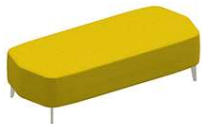

Lounge Sofa

Upholstered Seat and Backrest, Painted Steel Legs
2 Short Back Waves

SEAT COM: 170 CM, 1.9 YDS
BACKREST COM: 120 CM, 1.35 YDS
PANEL COM: 580 CM, 6.35 YDS

A-22

\$3,749 \$4,752

Lounge Armchair

Upholstered Seat and Backrest, Painted Steel Legs
1 Long, 1 Short Back Wave

SEAT COM: 170 CM, 1.9 YDS
BACKREST COM: 120 CM, 1.35 YDS
PANEL COM: 620 CM, 6.8 YDS

A-23

\$3,881 \$4,910

Lounge Armchair

Upholstered Seat and Backrest, Painted Steel Legs
2 Long Back Waves

SEAT COM: 170 CM, 1.9 YDS
BACKREST COM: 120 CM, 1.35 YDS
PANEL COM: 640 CM, 7 YDS

A-24

\$2,594 \$2,891

Soft Bench

Upholstered, Painted Steel Legs

SEAT COM: 300 CM, 3.3 YDS

Airwave

Manufacturer: Altek Italia

Product Code
Description