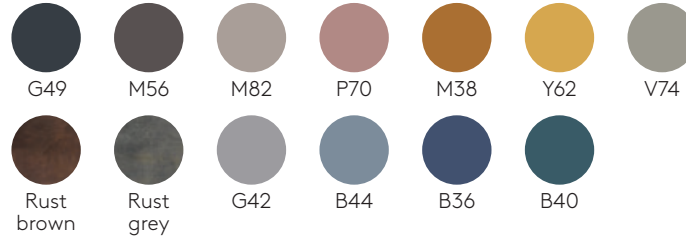

Backrest support

M1 colours

M2 colours

Tabletops

Oak

Walnut

W1 colours

W2 colours