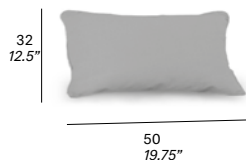

* included in price

*COM Orders are subject to following charges per manufacturer: \$18 per yard (any fabric) - Minimum: \$200

As of January 2022, all prices are subject to 12% increase.

Decorative Cushions

REF	ARTICLE	OPTIONS	TOTAL (CAD\$)
-----	---------	---------	---------------

C997 Cushion

· G11	172
· G12	185
· G13	228
· COM (1,40 / 1,50 > 0,50 m)	152

FR polyester fibre +17

0,34 kg — 0,35 kg / 0,03 m³

C986 Rectangular cushion