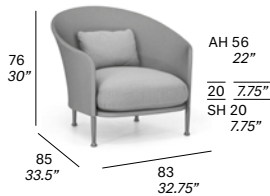

As of January 2022, all prices are subject to 12% increase.

REF	ARTICLE	OPTIONS	TOTAL (CAD\$)
-----	---------	---------	---------------

C830 Low armchair

frame

- 100 FT white, 111 FT graphite, 102 FT light grey, 108 FT oxide, 109 FT champagne, 110 FT bronze, 113 FT sage

11 kg — 17 kg / 0,68 m³ —

C831 Armchair

frame

- 100 FT white, 111 FT graphite, 102 FT light grey, 108 FT oxide, 109 FT champagne, 110 FT bronze, 113 FT sage

upholstered

- Sunbrella Sling, Batyline Eden, Batyline Elios

*

cushions

(1 cushion 45x45 cm / 17.75"x17.75" included)

- G11 7,118
- G12 7,234
- G13 7,785
- C OM (1,40 / 1,50 > 2,20 m + 0,5 m) 6,980

protective cover

+940

16 kg — 25 kg / 1,10 m³ —

* included in price

advanced

Liz. Ludovica + Roberto Palomba, 2019/2022

REF. ARTICLE OPTIONS UNIT (€) TOTAL (€)

C830 Low armchair

sillón bajo / fauteuil bas / Sessel mit niedriger Rückenlehene

frame / estructura / structure / Gestell 1299