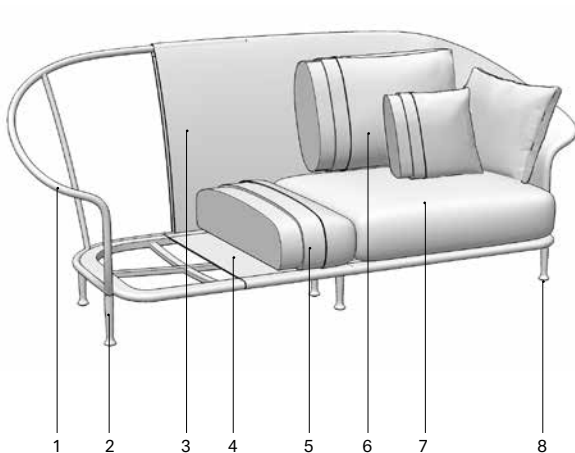

Liz

Manufacturer: Expormim, Spain

As of January 2022, all prices are subject to 12% increase.

Liz. Ludovica + Roberto Palomba, 2019

- 1 Structure made of high resistance aluminum tube finished with polyester powder.
- 2 Die-cast aluminum legs.
- 3 Backrest upholstery comes in:
 - Sunbrella Sling
 - Batyline Eden
 - Batyline Canatex
- 4 Seat frame provided with the same fabric as backrest upholstery option.
- 5 Expanded poliurethane seat cushion with removable waterproof and fireproof cover made of polyester with special anti-mould and anti-bacterial treatment.
- 6 Back cushion and loose cushions padded with polyester fibre with removable waterproof and fireproof cover made of polyester with special anti-mould and anti-bacterial treatment.
- 7 Removable seat, back and loose cushion upholstered in G11, G12, G13, technical fabrics.
- 8 Adjustable PA spacers.

As of January 2022, all prices are subject to 12% increase.

REF	ARTICLE	OPTIONS	TOTAL (CAD\$)
-----	---------	---------	---------------

C830 Low armchair

frame

- 100 FT white, 111 FT graphite, 102 FT light grey, 108 FT oxide, 109 FT champagne, 110 FT bronze, 113 FT sage

upholstered

- Sunbrella Sling, Batyline Eden, Batyline Elios

*

cushions

(1 cushion 45x45 cm / 17.75"x17.75" included)

- G11 4,934
- G12 5,026
- G13 5,188
- COM (1,40 / 1,50 > 1,20 m) 4,858

protective cover

+848