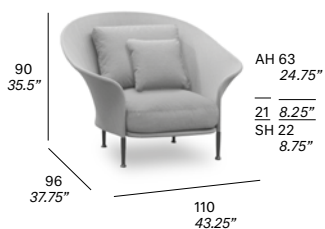

As of January 2022, all prices are subject to 12% increase.

REF	ARTICLE	OPTIONS	TOTAL (CAD\$)
-----	---------	---------	---------------

C830 Low armchair

frame

- 100 FT white, 111 FT graphite, 102 FT light grey, 108 FT oxide, 109 FT champagne, 110 FT bronze, 113 FT sage

upholstered

- Sunbrella Sling, Batyline Eden, Batyline Elios

*

cushions

(1 cushion 45x45 cm / 17.75"x17.75" included)

- G11 4,934
- G12 5,026
- G13 5,188
- COM (1,40 / 1,50 > 1,20 m) 4,858

protective cover

+848

11 kg — 17 kg / 0,68 m³ —

C831 Armchair

frame

- 100 FT white, 111 FT graphite, 102 FT light grey, 108 FT oxide, 109 FT champagne, 110 FT bronze, 113 FT sage

upholstered

- Sunbrella Sling, Batyline Eden, Batyline Elios

*

cushions

(1 cushion 45x45 cm / 17.75"x17.75" included)

- G11 7,118
- G12 7,234
- G13 7,785
- C OM (1,40 / 1,50 > 2,20 m + 0,5 m) 6,980

protective cover

+940

16 kg — 25 kg / 1,10 m³ —

* included in price