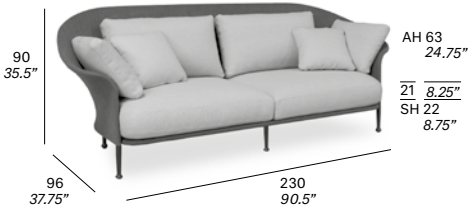

11 kg — 17 kg / 0,68 m³ —

C831 Armchair

frame

- 100 FT white, 111 FT graphite, 102 FT light grey, 108 FT oxide, 109 FT champagne, 110 FT bronze, 113 FT sage

upholstered

- Sunbrella Sling, Batyline Eden, Batyline Elios

FR foam / espuma FR / mousse FR / FR Schaumstoff +116

28 kg – 35 kg / 1,5 m³ – – 2022 51,53,54

* included in price / incluido en el precio / inclus in prix / Im Preis enthalten

As of January 2022, all prices are subject to 12% increase.

REF ARTICLE OPTIONS TOTAL (CAD\$)

C833 Sofa

frame

- 100 FT white, 111 FT graphite, 102 FT light grey, 108 FT oxide, 109 FT champagne, 110 FT bronze, 113 FT sage

upholstered *

- Sunbrella Sling, Batyline Eden, Batyline Elios

cushions

(2 cushions 45x45 cm / 17.75"x17.75" included)

- G11 14,256
- G12 14,586
- G13 15,989
- COM (1,40 / 1,50 > 7,40 m + 1 m) 13,646

protective cover

+1,234

36 kg — 51 kg / 2,13 m³ —

C834 XL sofa

frame