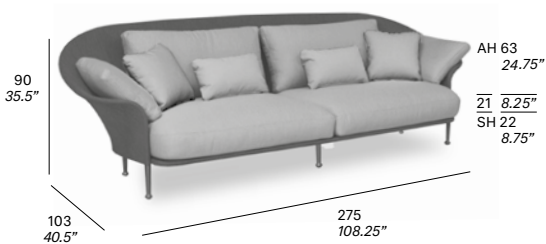

11 kg — 17 kg / 0,68 m³ —

C831 Armchair

frame

- 100 FT white, 111 FT graphite, 102 FT light grey, 108 FT oxide, 109 FT champagne, 110 FT bronze, 113 FT sage

upholstered

- Sunbrella Sling, Batyline Eden, Batyline Elios

REF ARTICLE OPTIONS TOTAL (CAD\$)

C833 Sofa

frame

- 100 FT white, 111 FT graphite, 102 FT light grey, 108 FT oxide, 109 FT champagne, 110 FT bronze, 113 FT sage

upholstered *

- Sunbrella Sling, Batyline Eden, Batyline Elios

cushions

(2 cushions 45x45 cm / 17.75"x17.75" included)

- G11 14,256
- G12 14,586
- G13 15,989
- COM (1,40 / 1,50 > 7,40 m + 1 m) 13,646

protective cover

+1,234

36 kg — 51 kg / 2,13 m³ —

C834 XL sofa

frame

- 100 FT white, 111 FT graphite, 102 FT light grey, 108 FT oxide, 109 FT champagne, 110 FT bronze, 113 FT sage

upholstered *

- Sunbrella Sling, Batyline Eden, Batyline Elios

cushions

(2 cushions 45x45 cm / 17.75"x17.75" + 2 cushions 50x32 cm / 19.75"x12.5" included)