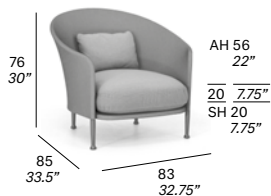

Liz

Manufacturer: Expormim, Spain

As of January 2022, all prices are subject to 12% increase.

Liz. Ludovica + Roberto Palomba, 2019

- 1 Structure made of high resistance aluminum tube finished with polyester powder.
- 2 Die-cast aluminum legs.
- 3 Backrest upholstery comes in:
 - Sunbrella Sling
 - Batyline Eden
 - Batyline Canatex
- 4 Seat frame provided with the same fabric as backrest upholstery option.
- 5 Expanded poliurethane seat cushion with removable waterproof and fireproof cover made of polyester with special anti-mould and anti-bacterial treatment.
- 6 Back cushion and loose cushions padded with polyester fibre with removable waterproof and fireproof cover made of polyester with special anti-mould and anti-bacterial treatment.
- 7 Removable seat, back and loose cushion upholstered in G11, G12, G13, technical fabrics.
- 8 Adjustable PA spacers.

As of January 2022, all prices are subject to 12% increase.

REF	ARTICLE	OPTIONS	TOTAL (CAD\$)
-----	---------	---------	---------------

C830 Low armchair

frame

- 100 FT white, 111 FT graphite, 102 FT light grey, 108 FT oxide, 109 FT champagne, 110 FT bronze, 113 FT sage

upholstered

- Sunbrella Sling, Batyline Eden, Batyline Elios

*

cushions

(1 cushion 45x45 cm / 17.75"x17.75" included)

- G11 4,934
- G12 5,026
- G13 5,188
- COM (1,40 / 1,50 > 1,20 m) 4,858

protective cover

+848

11 kg — 17 kg / 0,68 m³ —

C831 Armchair

frame

- 100 FT white, 111 FT graphite, 102 FT light grey, 108 FT oxide, 109 FT champagne, 110 FT bronze, 113 FT sage

upholstered

- Sunbrella Sling, Batyline Eden, Batyline Elios