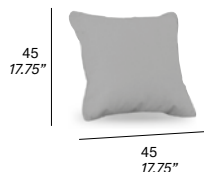

As of January 2022, all prices are subject to 12% increase.

Decorative Cushions

REF	ARTICLE	OPTIONS	TOTAL (CAD$)

C997 Cushion

· G11	172
· G12	185
· G13	228
· COM (1,40 / 1,50 > 0,50 m)	152

FR polyester fibre +17

0,34 kg — 0,35 kg / 0,03 m³