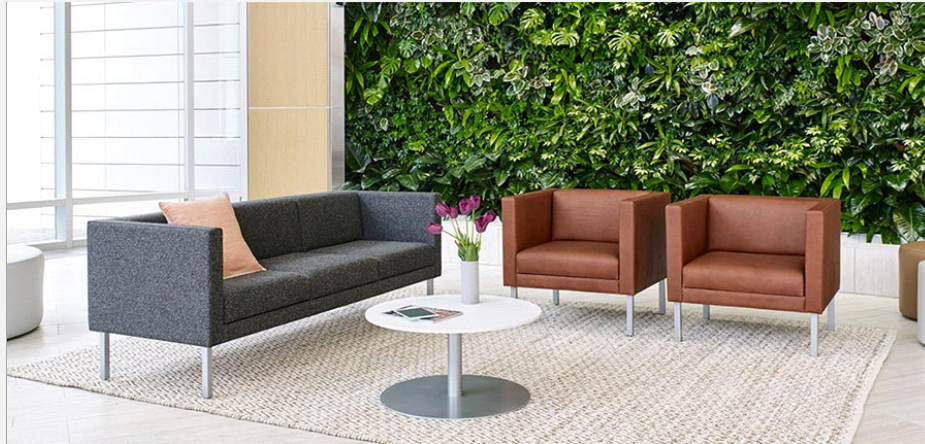

Lore

Manufacturer: Source International, USA

Fabric Categories

Product Code	Description	Grade A / COM	Grade C	Leather
--------------	-------------	---------------	---------	---------

Lounge Chairs, Sofas and Benches With or Without Arms