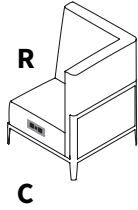

Each Power Outlet will have two Power, two 2.1 AMP USB and a 108" Power Cord in Black

Features

- 2.50" x 6" 2 Power Outlet – 2 USB Outlets
- 12A, 120 VAC Spill Resistant receptacles
- USB charging ports that work with USB compatible devices
- USB Ratings: 2.1A, 11 watts, 5V/DC
- Integral circuit breaker protection
- All metal construction
- Power plate finish will match seating unit frame finish
- Rugged powder coat, and aluminum anodize finishes for lasting durability
- Outside Quarter Round units 5525, 5527, and 5527HB do not have power capability

Price:

PWR Power Outlet - Two Plugs and Two USB Ports: \$721

Scape Power Outlet Location Options

L, C and R are Left, Center and Right as you sit in the unit

5520

5550

5521

5521HB

5522

5522HB

5523

5523HB

5526

5526HB

5528

5528HB