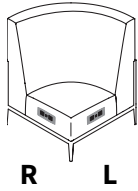

Each Power Outlet will have two Power, two 2.1 AMP USB and a 108" Power Cord in Black

Features

- 2.50" x 6" 2 Power Outlet – 2 USB Outlets
- 12A, 120 VAC Spill Resistant receptacles
- USB charging ports that work with USB compatible devices
- USB Ratings: 2.1A, 11 watts, 5V/DC
- Integral circuit breaker protection
- All metal construction
- Power plate finish will match seating unit frame finish
- Rugged powder coat, and aluminum anodize finishes for lasting durability
- Outside Quarter Round units 5525, 5527, and 5527HB do not have power capability

Price:

PWR Power Outlet - Two Plugs and Two USB Ports: \$721

Scape Power Outlet Location Options

L, C and R are Left, Center and Right as you sit in the unit

5520

5550

5521

5521HB

5522

5522HB

5523

5523HB

5526

5526HB

5528

5528HB