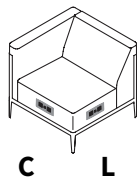

Each Power Outlet will have two Power, two 2.1 AMP USB and a 108" Power Cord in Black

Features

- 2.50" x 6" 2 Power Outlet – 2 USB Outlets
- 12A, 120 VAC Spill Resistant receptacles
- USB charging ports that work with USB compatible devices
- USB Ratings: 2.1A, 11 watts, 5V/DC
- Integral circuit breaker protection
- All metal construction
- Power plate finish will match seating unit frame finish
- Rugged powder coat, and aluminum anodize finishes for lasting durability
- Outside Quarter Round units 5525, 5527, and 5527HB do not have power capability

Price:

PWR Power Outlet - Two Plugs and Two USB Ports: \$721

Scape Power Outlet Location Options

L, C and R are Left, Center and Right as you sit in the unit

5520

5550

5521

5521HB

5522

5522HB

5523

5523HB

5526

5526HB

5528

5528HB