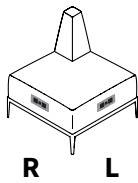

Scape Power Outlet Location Options

L, C and R are Left, Center and Right as you sit in the unit

5520

5550

5521

5521HB

5522

5522HB

5523

5523HB

5526

5526HB

5528

5528HB

5529

5529HB

5524