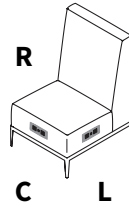

Each Power Outlet will have two Power, two 2.1 AMP USB and a 108" Power Cord in Black

Features

- 2.50" x 6" 2 Power Outlet – 2 USB Outlets
- 12A, 120 VAC Spill Resistant receptacles
- USB charging ports that work with USB compatible devices
- USB Ratings: 2.1A, 11 watts, 5V/DC
- Integral circuit breaker protection
- All metal construction
- Power plate finish will match seating unit frame finish
- Rugged powder coat, and aluminum anodize finishes for lasting durability
- Outside Quarter Round units 5525, 5527, and 5527HB do not have power capability

Price:

PWR Power Outlet - Two Plugs and Two USB Ports: \$721

Scape Power Outlet Location Options

L, C and R are Left, Center and Right as you sit in the unit

5520

5550

5521

5521HB

5522

5522HB

5523

5523HB

5526

5526HB

5528

5528HB