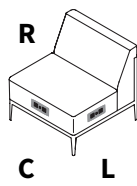

Each Power Outlet will have two Power, two 2.1 AMP USB and a 108" Power Cord in Black

Features

- 2.50" x 6" 2 Power Outlet – 2 USB Outlets
- 12A, 120 VAC Spill Resistant receptacles
- USB charging ports that work with USB compatible devices
- USB Ratings: 2.1A, 11 watts, 5V/DC
- Integral circuit breaker protection
- All metal construction
- Power plate finish will match seating unit frame finish
- Rugged powder coat, and aluminum anodize finishes for lasting durability
- Outside Quarter Round units 5525, 5527, and 5527HB do not have power capability

Price:

PWR Power Outlet - Two Plugs and Two USB Ports: \$721

Scape Power Outlet Location Options

L, C and R are Left, Center and Right as you sit in the unit

5520

5550

5521

5521HB

5522

5522HB

5523

5523HB

5526

5526HB

5528

5528HB