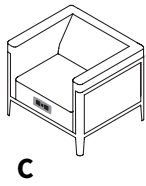

Each Power Outlet will have two Power, two 2.1 AMP USB and a 108" Power Cord in Black

Features

- 2.50" x 6" 2 Power Outlet – 2 USB Outlets
- 12A, 120 VAC Spill Resistant receptacles
- USB charging ports that work with USB compatible devices
- USB Ratings: 2.1A, 11 watts, 5V/DC
- Integral circuit breaker protection
- All metal construction
- Power plate finish will match seating unit frame finish
- Rugged powder coat, and aluminum anodize finishes for lasting durability
- Outside Quarter Round units 5525, 5527, and 5527HB do not have power capability

Price:

PWR Power Outlet - Two Plugs and Two USB Ports: \$721

Scape Power Outlet Location Options

L, C and R are Left, Center and Right as you sit in the unit

5520

5550

5521

5521HB