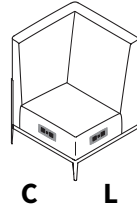

Each Power Outlet will have two Power, two 2.1 AMP USB and a 108" Power Cord in Black

Features

- 2.50" x 6" 2 Power Outlet – 2 USB Outlets
- 12A, 120 VAC Spill Resistant receptacles
- USB charging ports that work with USB compatible devices
- USB Ratings: 2.1A, 11 watts, 5V/DC
- Integral circuit breaker protection
- All metal construction
- Power plate finish will match seating unit frame finish
- Rugged powder coat, and aluminum anodize finishes for lasting durability
- Outside Quarter Round units 5525, 5527, and 5527HB do not have power capability

Price:

PWR Power Outlet - Two Plugs and Two USB Ports: \$721

Scape Power Outlet Location Options

L, C and R are Left, Center and Right as you sit in the unit

5520

5550

5521

5521HB

5522

5522HB

5523

5523HB

5526

5526HB

5528

5528HB