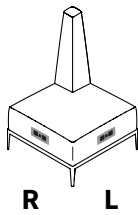

Scape Power Outlet Location Options

L, C and R are Left, Center and Right as you sit in the unit

5520

5550

5521

5521HB

5522

5522HB

5523

5523HB

5526

5526HB

5528

5528HB

5529

5529HB

5524