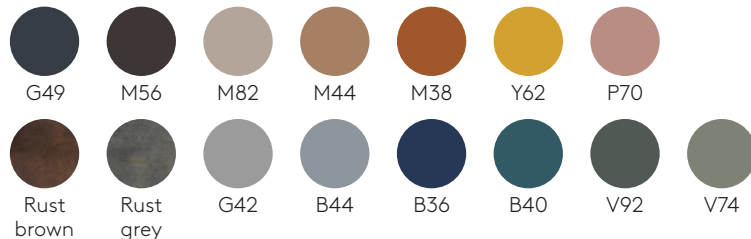

Structural frame & legs

M1 colours

M2 colours

Lapse

Manufacturer: Inclass, Spain

Tabletops

Oak

Natural

Walnut stain

Wenge stain

Black stain

W1 colours

W01

B00

W2 colours

M56