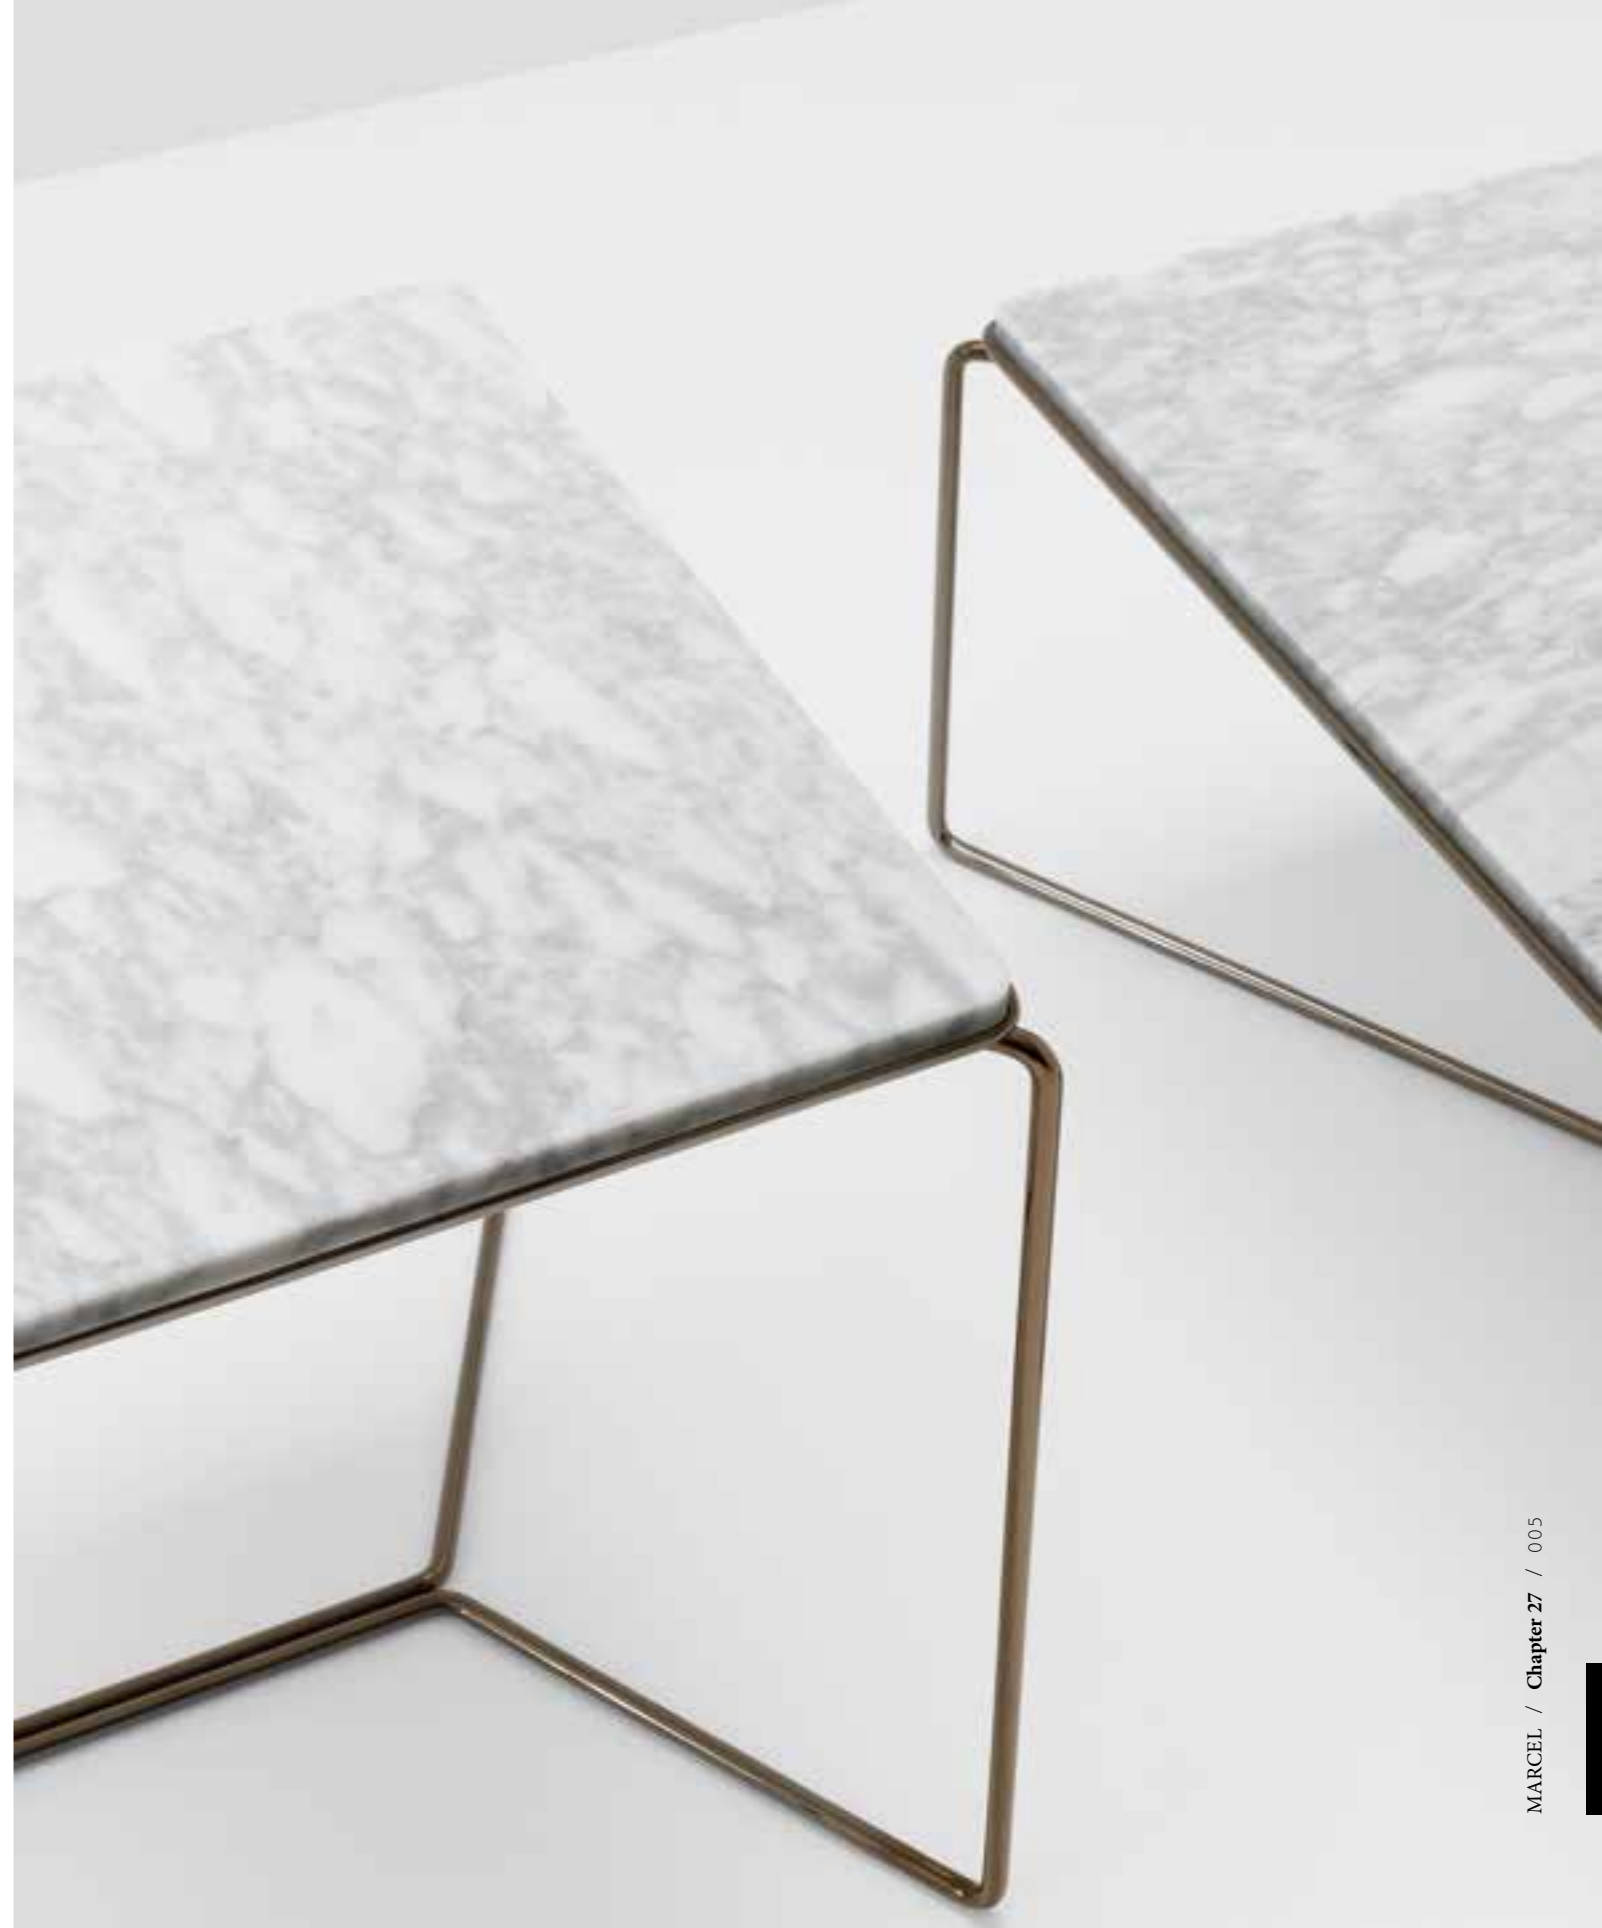

,

To visit an idea and fall in love with it and to run with it so that it explores new possibilities is at the heart of the formal relaunch of a great design object, a classic from the last century. This has happened with the Marcel coffee table, designed by the Japanese maestro and naturalized Italian, Kazuhide Takahama, who passed away in 2010.

MARCEL

year 1974

design *Kazuhide Takahama*

Laddove la storia
è un sentimento riconfermato.

—
This is about history
as a reaffirmed feeling.

Faithfully re-proposed in chromed metal rod and with clear or smoked glass, this revisitation develops some variations in the materials, bringing in lacquered wood and marble as top alternatives. It extends the format options in the same proportions.

STRUTTURA // FRAME	acciaio verniciato bianco o nero, cromato, carbonio, ramato, ottonato // black or white lacquered steel, chromed, carbon, copper, brass
PIANO // TOP	vetro extrachiaro o fumé, mdf laccato, marmo bianco o verde // extra-clear or smoked glass, lacquered mdf, white or green marble