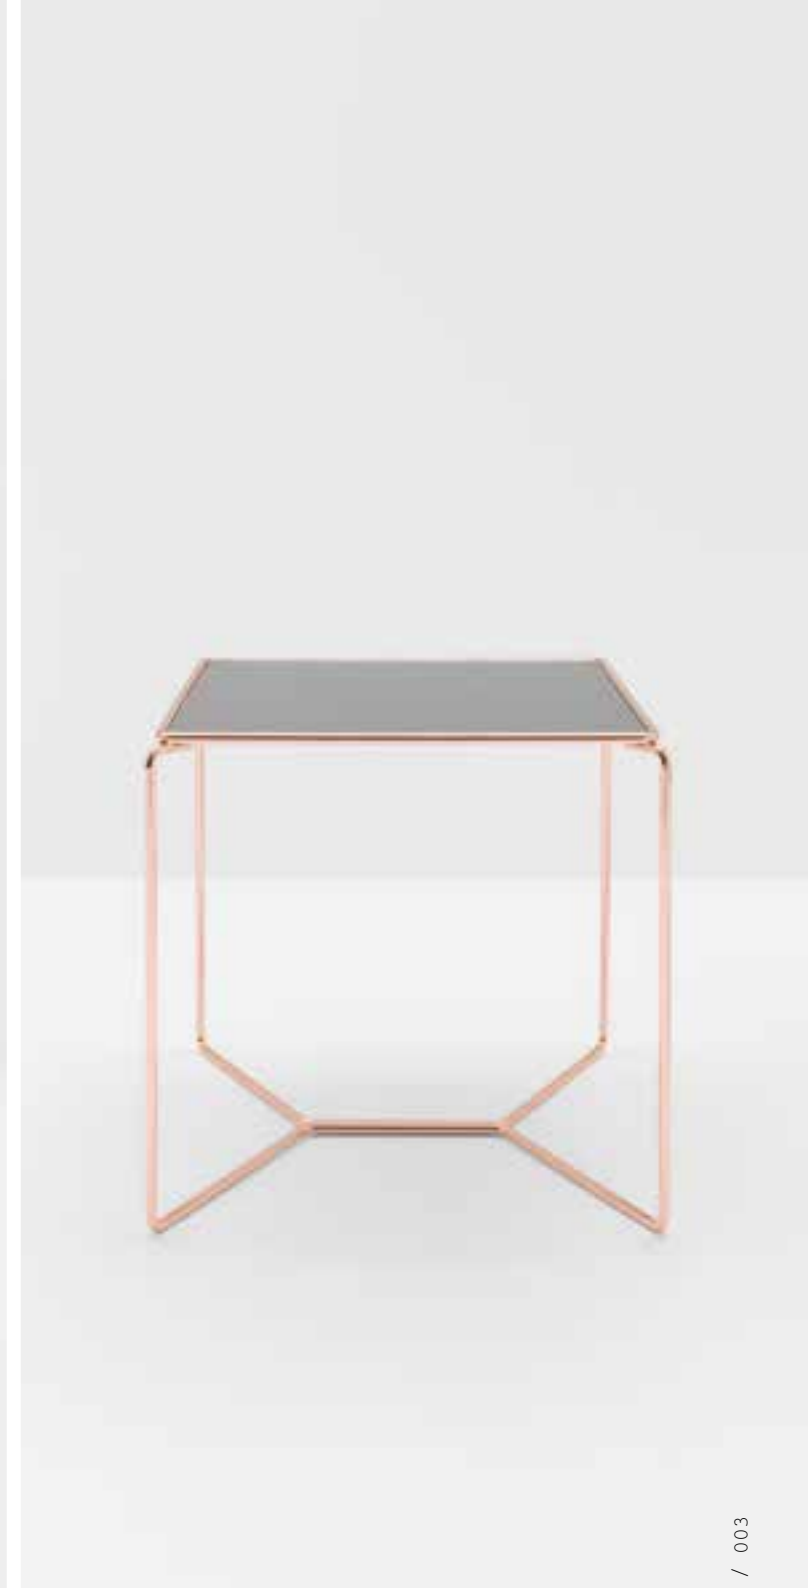

,

To visit an idea and fall in love with it and to run with it so that it explores new possibilities is at the heart of the formal relaunch of a great design object, a classic from the last century. This has happened with the Marcel coffee table, designed by the Japanese maestro and naturalized Italian, Kazuhide Takahama, who passed away in 2010.

MARCEL

year 1974

design *Kazuhide Takahama*

Laddove la storia
è un sentimento riconfermato.

—
This is about history
as a reaffirmed feeling.

Faithfully re-proposed in chromed metal rod and with clear or smoked glass, this revisitation develops some variations in the materials, bringing in lacquered wood and marble as top alternatives. It extends the format options in the same proportions.

With careful due respect
for Takahama's design,
locating and reawakening
the spirit from which
this design was inspired,
Marcel continues its
journey through the
history of design.

MARCEL 470		
6,7 kg	0,33 m ³	1 pz

STRUTTURA // FRAME	acciaio verniciato bianco o nero, cromato, carbonio, ramato, ottonato // black or white lacquered steel, chromed, carbon, copper, brass
PIANO // TOP	vetro extrachiaro o fumé, mdf laccato, marmo bianco o verde // extra-clear or smoked glass, lacquered mdf, white or green marble