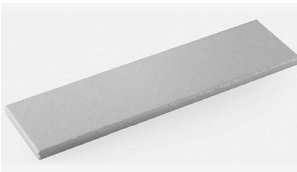

## Grande Arche

Manufacturer: Fast SPA, Italy

	Product Code Description	Price
	<p><b>5600</b> Extendible rectangular table with extension. Ready for a second extension 220/270cm Wide 220 x 100 x 74 cm - 86.7" x 39.4" x 29.2"</p>	\$13,930
	<p><b>5600P</b> Additional extension in painted aluminum 50 x 100 x cm - 19.7" x 39.4" x "</p>	\$1,785
	<p><b>5800</b> Bench in painted aluminum - 180cm Wide 180 x 38 x 45 cm - 70.9" x 15" x 17.8"</p>	\$4,778
	<p><b>615</b> Seat cushion in fabric for bench. Removable - 179cm Wide 179 x 37 x 4 cm - 70.5" x 14.6" x 1.6"</p>	\$735
	<p><b>5805</b> Bench in painted aluminum - 120cm Wide 120 x 38 x 45 cm - 47.3" x 15" x 17.8"</p>	\$4,253

## Grande Arche

Manufacturer: Fast SPA, Italy

Product Code

Description

Price

**616**

Seat cushion in fabric for bench. Removable - 119cm wide

119 x 37 x 4 cm - 46.9" x 14.6" x 1.6"

Seat Cushion Fabrics

\$560

Painted Aluminum Colours are available in:

White (1), Black (2), Metallic Grey (9), Light Blue (13), Pearly Gold (11), Powder Grey (14), Creamy White (17), Green Tea (19), Dark Blue (20), Blue Teal (21), Iron Grey(22), Maracuja (23), Terracotta (24) and Dark Green (25).