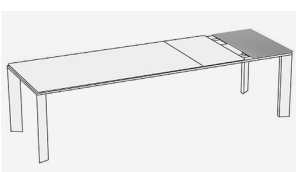

### Outdoor Tables and Benches in Painted Aluminum

**572210**

Rectangular table in painted aluminum - 220cm Wide  
220 x 100 x 74 cm - 86.7" x 39.4" x 29.2"

All Colours

\$10,325

**5500**

Extendible rectangular table with extension. Ready for a second extension - 160/210cm Wide  
160 x 90 x 74 cm - 63" x 34.5" x 29.2"

All Colours

\$10,588

**5500P**

Additional extension in painted aluminum  
50 x 90 x cm - 19.7" x 35.5" x "

All Colours

\$1,680

## Grande Arche

Manufacturer: Fast SPA, Italy

	Product Code Description	Price
	<p><b>5600</b> Extendible rectangular table with extension. Ready for a second extension 220/270cm Wide 220 x 100 x 74 cm - 86.7" x 39.4" x 29.2"</p>	\$13,930
	<p><b>5600P</b> Additional extension in painted aluminum 50 x 100 x cm - 19.7" x 39.4" x "</p>	\$1,785
	<p><b>5800</b> Bench in painted aluminum - 180cm Wide 180 x 38 x 45 cm - 70.9" x 15" x 17.8"</p>	\$4,778
	<p><b>615</b> Seat cushion in fabric for bench. Removable - 179cm Wide 179 x 37 x 4 cm - 70.5" x 14.6" x 1.6"</p>	\$735
	<p><b>5805</b> Bench in painted aluminum - 120cm Wide 120 x 38 x 45 cm - 47.3" x 15" x 17.8"</p>	\$4,253