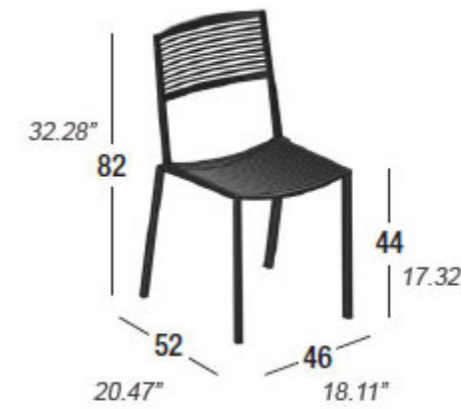

# EASY

Centro R&D Fast

CHAIR AND ARMCHAIR

EASY chair, armchair, table (cm 220 x 100 x 74 h)

1503

1502

EASY chair, armchair \_ TONIK table top (cm ø 80) | CROSS base (cm 72 h)

EASY chair, armchair, table (cm 220 x 100 x 74 h)