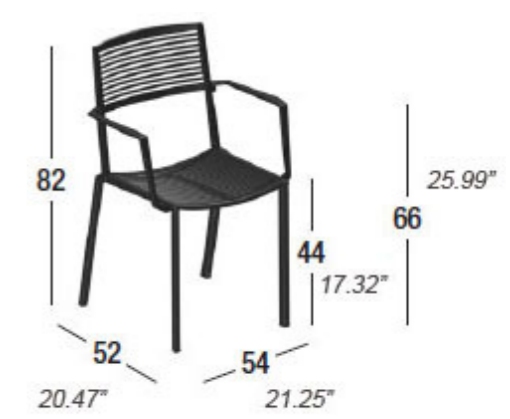

# EASY

Centro R&D Fast

CHAIR AND ARMCHAIR

EASY chair, armchair, table (cm 220 x 100 x 74 h)

1503

1502

EASY chair, armchair \_ TONIK table top (cm ø 80) | CROSS base (cm 72 h)

EASY chair, armchair, table (cm 220 x 100 x 74 h)