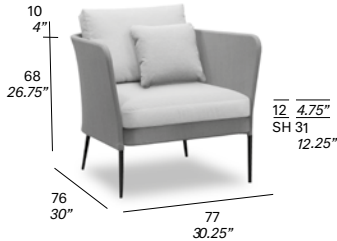

cushions

(1 cushion 45x45 cm / 17.75"x17.75"
+ 1 cushion 50x32 cm / 19.75"x12.5" included)

- G11 9,125
- G12 9,329
- G13 10,233
- COM (1,40 / 1,50 > 5,00 m + 1 m) 8,228

protective cover

+891

34 kg — 42 kg / 1,47 m³

(1 cushion 50x32 cm / 19.75"x12.5" included)

- G11 6,098
- G12 6,382
- G13 7,277
- COM (1,40 / 1,50 > 3,00 m + 0,5 m) 5,933

protective cover

+795

22 kg — 29 kg / 0,77 m³

* included in price

REF ARTICLE OPTIONS TOTAL (CAD\$)

C751 Armchair

frame

- 100 white, 111 FT graphite, 102 FT light grey, 108 FT oxide, 109 FT champagne, 110 FT bronze, 113 FT sage

upholstered *

- Sunbrella Sling, Batyline Eden, Batyline Elios

cushions

(1 cushion 45x45 cm / 17.75"x17.75" included)

- G11 4,458
- G12 4,531
- G13 4,739
- COM (1,40 / 1,50 > 1,65 m + 0,5 m) 4,310

protective cover +743

10,5 kg — 16 kg / 0,47 m²

C762 Chaise longue with wheels

frame

- 100 white, 111 FT graphite

upholstered *