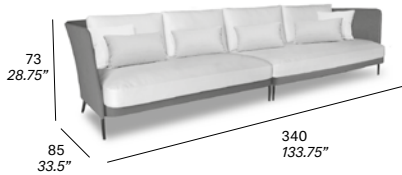

REF   ARTICLE   OPTIONS   TOTAL (CAD$)

KÄBU 01   Modular composition

frame

- 100 white, 111 FT graphite, 102 FT light grey, 108 FT oxide, 109 FT champagne, 110 FT bronze, 113 FT sage

upholstered   *

- Sunbrella Sling, Batyline Eden, Batyline Elios

cushions

(2 cushions 45x45 cm / 17.75"x17.75"

+ 4 cushions 50x32 cm / 19.75"x12.5" included)

- G11   17,813
- G12   18,163
- G13   19,866
- COM (1,40 / 1,50 > 8,20 m + 3 m)   17,312

64 kg — 80 kg / 2,28 m³