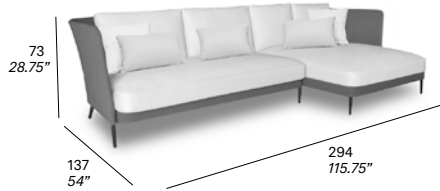

REF   ARTICLE   OPTIONS   TOTAL (CAD$)

KÄBU 03 Modular composition

frame

- 100 white, 111 FT graphite, 102 FT light grey, 108 FT oxide, 109 FT champagne, 110 FT bronze, 113 FT sage

upholstered

- Sunbrella Sling, Batyline Eden, Batyline Elios

*

cushions

(2 cushions 45x45 cm / 17.75"x17.75"
+ 3 cushions 50x32 cm / 19.75"x12.5" included)

- G11 18,031
- G12 18,411
- G13 20,166
- COM (1,40 / 1,50 > 9,10 m + 2,5 m) 17,483

66 kg — 82 kg / 2,61 m³