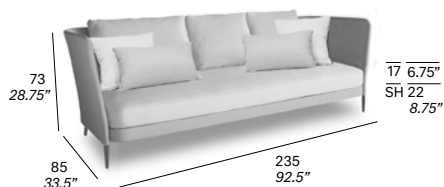

REF ARTICLE OPTIONS TOTAL (CAD\$)

C753 Sofa

frame

- 100 white, 111 FT graphite, 102 FT light grey, 108 FT oxide, 109 FT champagne, 110 FT bronze, 113 FT sage

upholstered

- Sunbrella Sling, Batyline Eden, Batyline Elios

cushions

- (2 cushions 45x45 cm / 17.75"x17.75"
- + 2 cushions 50x32 cm / 19.75"x12.5" included)

- G11 12,299
- G12 12,698
- G13 13,616
- COM (1,40 / 1,50 > 5,20 m + 2 m) 12,029

protective cover

+1,122

44 kg — 53 kg / 1,72 m³ — 73, 267

- (1 cushion 45x45 cm / 17.75"x17.75"
- + 2 cushions 50x32 cm / 19.75"x12.5" included)

- G11 8,907
- G12 9,082
- G13 9,993
- COM (1,40 / 1,50 > 4,10 m + 1,5 m) 8,656

protective cover

+944

32 kg — 40 kg / 1,14 m³ — 70, 74