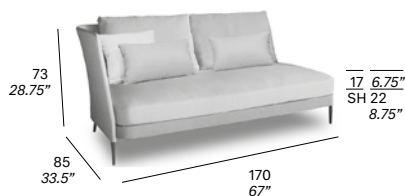

REF ARTICLE OPTIONS TOTAL (CAD\$)

C753 Sofa

frame

- 100 white, 111 FT graphite, 102 FT light grey, 108 FT oxide, 109 FT champagne, 110 FT bronze, 113 FT sage

upholstered

- Sunbrella Sling, Batyline Eden, Batyline Elios

cushions

- (2 cushions 45x45 cm / 17.75"x17.75"
- + 2 cushions 50x32 cm / 19.75"x12.5" included)

- G11 12,299
- G12 12,698
- G13 13,616
- COM (1,40 / 1,50 > 5,20 m + 2 m) 12,029

protective cover

+1,122

44 kg — 53 kg / 1,72 m³ — 73, 267

C770 Left side module

frame

- 100 white, 111 FT graphite, 102 FT light grey, 108 FT oxide, 109 FT champagne, 110 FT bronze, 113 FT sage

upholstered

- Sunbrella Sling, Batyline Eden, Batyline Elios

cushions

- (1 cushion 45x45 cm / 17.75"x17.75"
- + 2 cushions 50x32 cm / 19.75"x12.5" included)

- G11 8,907
- G12 9,082
- G13 9,993
- COM (1,40 / 1,50 > 4,10 m + 1,5 m) 8,656

protective cover

+944

32 kg — 40 kg / 1,14 m³ — 70, 74