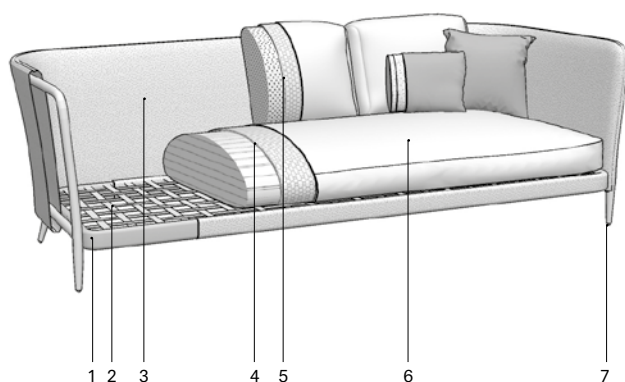

Käbu

Javier Pastor, 2014

- 1 Structure made of high resistance aluminum tube finished with polyester powder.
- 2 Seat frame provided with elastic belts.
- 3 Backrest upholstery comes in:
 - Sunbrella Sling
 - Batyline Eden
 - Batyline Elios
- 4 Expanded poliurethane seat cushion with removable waterproof and fireproof cover made of polyester with special anti-mould and anti-bacterial treatment.
- 5 Back cushion and loose cushions padded with polyester fibre with removable waterproof and fireproof cover made of polyester with special anti-mould and anti-bacterial treatment.
- 6 Removable seat, back and loose cushion upholstered in G11, G12, G13, technical fabrics.
- 7 Injected PA spacers.

cushions

- (2 cushions 45x45 cm / 17.75"x17.75"
- + 2 cushions 50x32 cm / 19.75"x12.5" included)

- G11 12,299
- G12 12,698
- G13 13,616
- COM (1,40 / 1,50 > 5,20 m + 2 m) 12,029

protective cover

+1,122

44 kg — 53 kg / 1,72 m³ — 73, 267