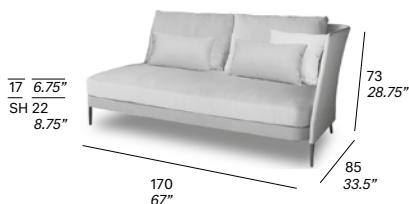

cushions

- (2 cushions 45x45 cm / 17.75"x17.75"
- + 2 cushions 50x32 cm / 19.75"x12.5" included)

- G11 12,299
- G12 12,698
- G13 13,616
- COM (1,40 / 1,50 > 5,20 m + 2 m) 12,029

protective cover

+1,122

44 kg — 53 kg / 1,72 m³ — 73, 267

C770 Left side module

frame

- 100 white, 111 FT graphite, 102 FT light grey, 108 FT oxide, 109 FT champagne, 110 FT bronze, 113 FT sage

upholstered

- Sunbrella Sling, Batyline Eden, Batyline Elios

cushions

- (1 cushion 45x45 cm / 17.75"x17.75"
- + 2 cushions 50x32 cm / 19.75"x12.5" included)

- G11 8,907
- G12 9,082
- G13 9,993
- COM (1,40 / 1,50 > 4,10 m + 1,5 m) 8,656

protective cover

+944

32 kg — 40 kg / 1,14 m³ — 70, 74

C771 Right side module

frame

- 100 white, 111 FT graphite, 102 FT light grey, 108 FT oxide, 109 FT champagne, 110 FT bronze, 113 FT sage

upholstered

- Sunbrella Sling, Batyline Eden, Batyline Elios

cushions