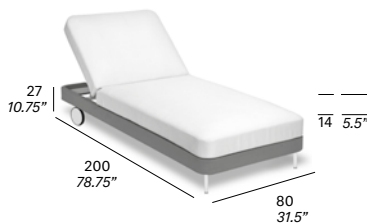

(1 cushion 50x32 cm / 19.75"x12.5" included)

- G11 6,098
- G12 6,382
- G13 7,277
- COM (1,40 / 1,50 > 3,00 m + 0,5 m) 5,933

protective cover

+795

22 kg — 29 kg / 0,77 m³

* included in price

REF ARTICLE OPTIONS TOTAL (CAD\$)

C751 Armchair

frame

- 100 white, 111 FT graphite, 102 FT light grey, 108 FT oxide, 109 FT champagne, 110 FT bronze, 113 FT sage

upholstered *

- Sunbrella Sling, Batyline Eden, Batyline Elios

cushions

(1 cushion 45x45 cm / 17.75"x17.75" included)

- G11 4,458
- G12 4,531
- G13 4,739
- COM (1,40 / 1,50 > 1,65 m + 0,5 m) 4,310

protective cover +743

10,5 kg — 16 kg / 0,47 m²

C762 Chaise longue with wheels

frame

- 100 white, 111 FT graphite

upholstered *