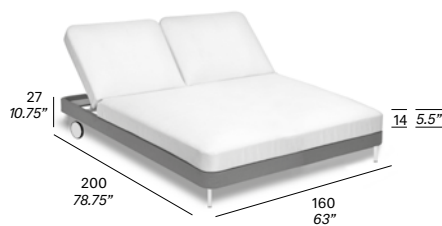

cushions

- (2 cushions 45x45 cm / 17.75"x17.75"
- + 2 cushions 50x32 cm / 19.75"x12.5" included)

- G11 12,299
- G12 12,698
- G13 13,616
- COM (1,40 / 1,50 > 5,20 m + 2 m) 12,029

protective cover

+1,122

44 kg — 53 kg / 1,72 m³ — 73, 267

- G11 4,458
- G12 4,531
- G13 4,739
- COM (1,40 / 1,50 > 1,65 m + 0,5 m) 4,310

protective cover +743

10,5 kg — 16 kg / 0,47 m²

C762 Chaise longue with wheels

frame

- 100 white, 111 FT graphite

upholstered *

- Sunbrella Sling, Batyline Eden, Batyline Elios

cushions

- G11 6,762
- G12 6,963
- G13 7,587
- COM (1,40 / 1,50 > 3,65 m) 6,623

protective cover +938

33 kg — 40 kg / 0,77 m² —

C763 Double chaise longue with wheels

frame

- 100 white, 111 FT graphite

upholstered *

- Sunbrella Sling, Batyline Eden, Batyline Elios

cushions

- G11 11,636
- G12 11,992
- G13 12,863
- COM (1,40 / 1,50 > 6,50 m) 11,322

protective cover +1,089

57 kg — 73 kg / 1,51 m² —