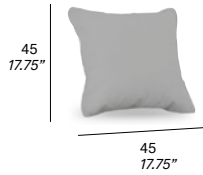

Decorative Cushions

REF	ARTICLE	OPTIONS	TOTAL (CAD$)

C997 Cushion

· G11	172
· G12	185
· G13	228
· COM (1,40 / 1,50 > 0,50 m)	152

FR polyester fibre +17

0,34 kg — 0,35 kg / 0,03 m³