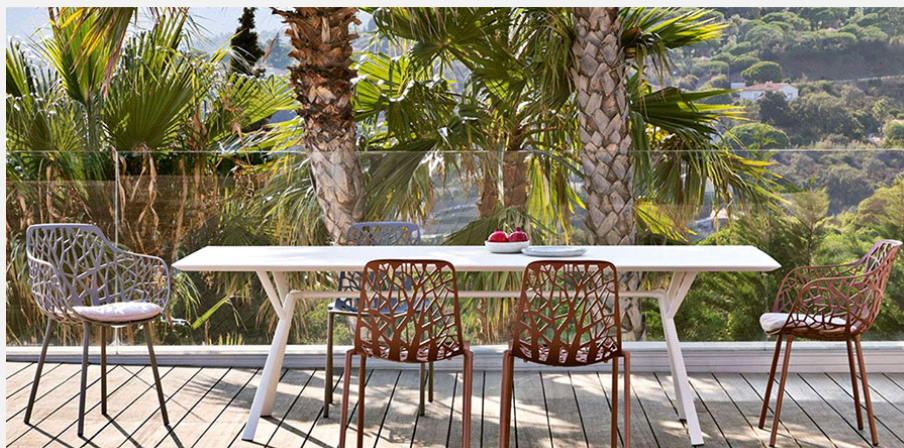

Forest

Manufacturer: Fast SPA, Italy

All prices are subject to 10% price increase

Product Code
Description

Price

Outdoor Painted Aluminum Chairs and Armchairs - Extruded and Die-cast

6501

Chair in painted aluminum - Stackable