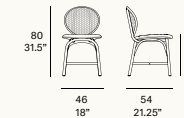

T001 R

Dining chair with rattan legs
Silla con patas de rattan
Chaise avec pieds en rotin
Stuhl, Fussgestell in Rattan