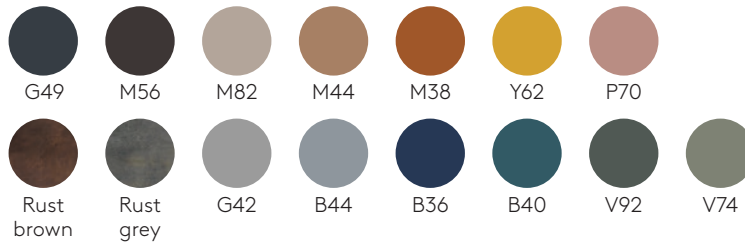

Set of 4 felt glides for 4 leg frame (upcharge)

NUC04100P

\$33

COM Orders are subject to following charges per manufacturer: \$18 per yard (any fabric) - Minimum: \$200.

frames

M1 colours

M2 colours

Tabletops

Lacquered MDF 18mm

W1 colours

W2 colours

Nuc

Manufacturer: Inclass, Spain

Oak & walnut veneer

19mm

Oak

Natural

Walnut stain

Wenge stain

Black stain

Walnut

Natural

Solid FENIX®

12mm

Black

Solid HPL

12mm white core

White

Solid HPL

12mm sand core

Sand

Solid HPL STONES