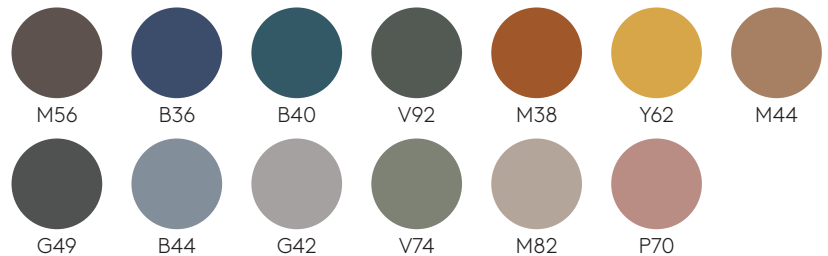

Complete wooden tray for low tables. Available for all the sizes.

	table Ø50	table Ø80	table Ø100	table 40x40	table 60x60	table 80x80	table 110x60
Code	NUC0310	NUC0330	NUC0370	NUC0315	NUC0335	NUC0375	NUC0350
Oak	\$264	\$525	\$681	\$264	\$525	\$681	\$738
Walnut	\$267	\$537	\$693	\$267	\$537	\$693	\$747
Solid HPL - 12mm	\$375	\$723	\$1,089	\$375	\$723	\$1,089	\$1,317
Lacquered MDF - Colours W1	\$231	\$456	\$588	\$231	\$456	\$588	\$624
Lacquered MDF - Colours W2	\$255	\$501	\$645	\$255	\$501	\$645	\$684
Solid Fenix - 12mm	\$375	\$723	\$1,089	\$375	\$723	\$1,089	\$1,317

Set of 4 felt glides for 4 leg frame (upcharge)

NUC04100P

\$33

COM Orders are subject to following charges per manufacturer: \$18 per yard (any fabric) - Minimum: \$200.

frames

M1 colours

M2 colours

Tabletops

Lacquered MDF 18mm

W1 colours

W2 colours

Nuc

Manufacturer: Inclass, Spain

Oak & walnut veneer

19mm

Oak

Black

Solid HPL

12mm white core

White

Solid HPL

12mm sand core

Sand

Solid HPL STONES