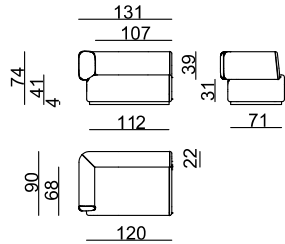

Hug

Manufacturer: Lebom, Spain

Hug

Fabrics

P0 COM	P1	P2	P3	Vol (ft³)

CAD $

Module 120 corner R 107370 L 107371	$4,454	$4,916	$5,375	$5,834	41.83
Island 90x80 low 107362	$2,287	$2,525	$2,760	$2,998	13.98
Island 120x80 low 107363	$2,512	$2,774	$3,033	$3,291	18.18
Island 90x80 high 107360	$2,287	$2,525	$2,760	$2,998	16.21
Island 120x80 high 107361	$2,512	$2,774	$3,033	$3,291	21.07