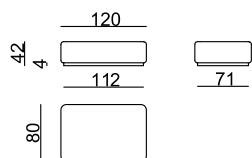

Hug

Manufacturer: Lebom, Spain

Hug

Fabrics

P0 COM	P1	P2	P3	Vol (ft³)

CAD $

Module 120 corner R 107370 L 107371	$4,454	$4,916	$5,375	$5,834	41.83
Island 90x80 low 107362	$2,287	$2,525	$2,760	$2,998	13.98
Island 120x80 low 107363	$2,512	$2,774	$3,033	$3,291	18.18
Island 90x80 high 107360	$2,287	$2,525	$2,760	$2,998	16.21
Island 120x80 high 107361	$2,512	$2,774	$3,033	$3,291	21.07