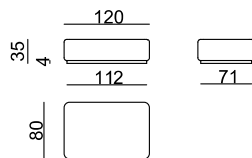

Hug

Manufacturer: Lebom, Spain

Hug

Fabrics

P0 COM	P1	P2	P3	Vol (ft³)

CAD $

Module 120 corner R 107370 L 107371	$4,454	$4,916	$5,375	$5,834	41.83
Island 90x80 low 107362	$2,287	$2,525	$2,760	$2,998	13.98
Island 120x80 low 107363	$2,512	$2,774	$3,033	$3,291	18.18
Island 90x80 high 107360	$2,287	$2,525	$2,760	$2,998	16.21
Island 120x80 high 107361	$2,512	$2,774	$3,033	$3,291	21.07