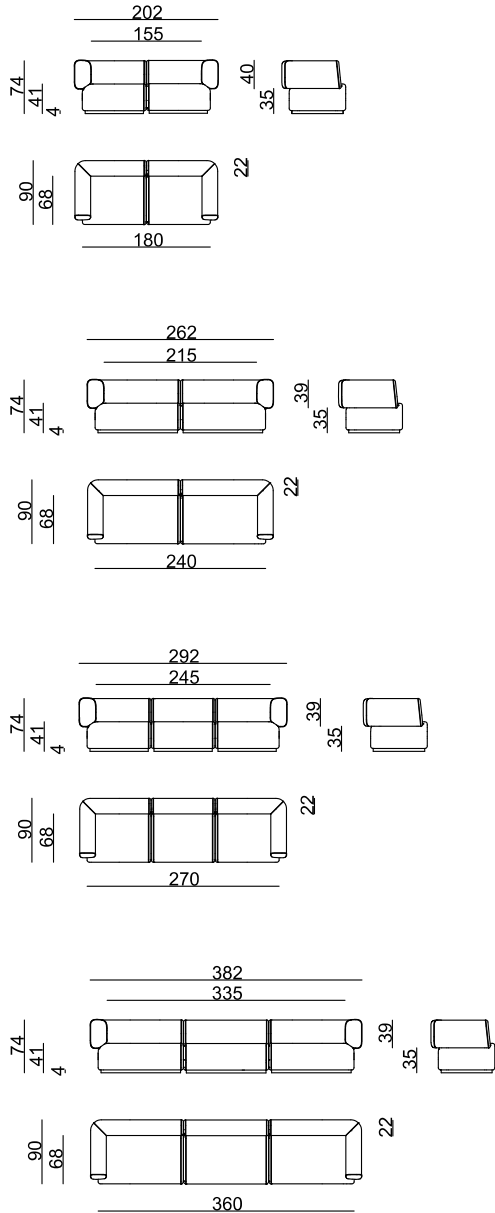

Hug

Manufacturer: Lebom, Spain

Hug

Fabrics

P0 COM	P1	P2	P3	Vol (ft³)

CAD $

90 BI + 90 BD

$7,804	$8,694	$9,577	$10,467	62.89

120 BI + 120 BD

$8,949	$9,839	$10,723	$11,613	80.69

90BI + 90 + 90 BD

$11,150	$12,389	$13,621	$14,856	89.59

120 BI + 120 + 120 BD

$12,872	$14,107	$15,339	$16,577	116.28