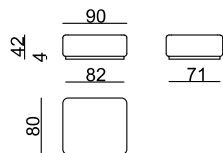

Hug

Manufacturer: Lebom, Spain

Hug

Fabrics

P0 COM	P1	P2	P3	Vol (ft³)

CAD $

Module 120 corner R 107370 L 107371	$4,454	$4,916	$5,375	$5,834	41.83
Island 90x80 low 107362	$2,287	$2,525	$2,760	$2,998	13.98
Island 120x80 low 107363	$2,512	$2,774	$3,033	$3,291	18.18
Island 90x80 high 107360	$2,287	$2,525	$2,760	$2,998	16.21
Island 120x80 high 107361	$2,512	$2,774	$3,033	$3,291	21.07