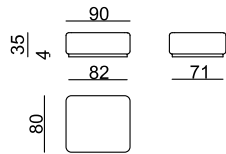

Hug

Manufacturer: Lebom, Spain

Hug

Fabrics

P0 COM	P1	P2	P3	Vol (ft³)

CAD $

Module 120 corner R 107370 L 107371	$4,454	$4,916	$5,375	$5,834	41.83
Island 90x80 low 107362	$2,287	$2,525	$2,760	$2,998	13.98
Island 120x80 low 107363	$2,512	$2,774	$3,033	$3,291	18.18
Island 90x80 high 107360	$2,287	$2,525	$2,760	$2,998	16.21
Island 120x80 high 107361	$2,512	$2,774	$3,033	$3,291	21.07