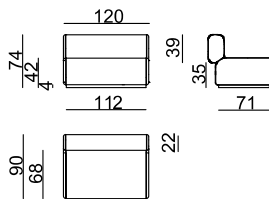

Hug

Manufacturer: Lebom, Spain

Hug

Fabrics

P0 COM	P1	P2	P3	Vol (ft³)

CAD $

Armchair 107310

$4,468	$5,009	$5,551	$6,089	36.49

Module 90 107345

$3,347	$3,695	$4,043	$4,388	29.66

Module 90 arm R 107342 L 107343

$3,902	$4,347	$4,789	$5,234	32.93

Module 120 (1 seat) 107321

$3,923	$4,268	$4,616	$4,965	38.56

Module 120 arm (1 seat) R 107322 L 107323

$4,475	$4,920	$5,361	$5,806	41.83