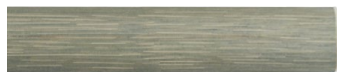

FR foam option upchрге: \$72

COM Orders are subject to following charges per manufacturer: \$18 per yard (any fabric) - Minimum: \$200.

1 cushion 50x32 cm / 19.75"x12.5" included

NATURAL_matt

R10 natural

COLORED Tinted_matt

R30 oak

R03 noce

R05 grigio

R23 french grey

R06 verde oliva

R08 azzurro

R09 nero

Tinted_gloss