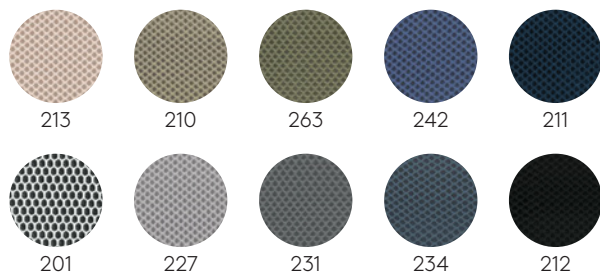

COM Orders are subject to following charges per manufacturer: \$18 per yard (any fabric) - Minimum: \$200.

OPTIONS

ESI0250 - Set of 5 Twin wheel casters with hard tread: N/C.

ESI0260 - Set of 5 glides: N/C

ESI0270 - Set of 5 fix glides with felt: N/C

Backrests in mesh

VELVET mesh

3D Mesh MAXI

3D Mesh NETEX

Tusch Seating International Inc.
251 Bartley Dr. Unit #4
Toronto, ON M4A 2N7 Canada
www.tuschseating.com