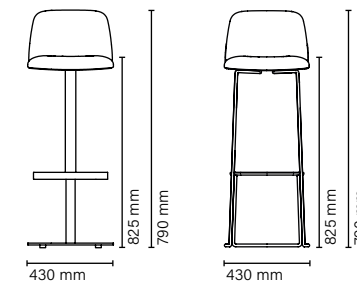

## NARA collection

*Design by Mario Ruiz*

Family of stools that includes 2 lines. A stool with a liftable piston. The basic piece of the leg embraces the column and gives uniqueness to the product. Rod option is also available. Both options are sized to generate a harmonious set between base and seat. It has a markedly symmetrical character, since all its curves are balanced on both axes. The seat has an ergonomic curvature that adapts to the shapes of the body, providing comfort and comfort when sitting.

### Stool

**2209P**

Upholstered stool with gas swivel base, adjustable height

**2209V**

Upholstered stool with solid steel structure. Available in 65 cm height