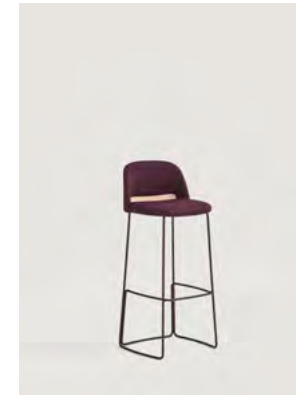

## NARA collection

*Design by Mario Ruiz*

Family of stools that includes 2 lines. A stool with a liftable piston. The basic piece of the leg embraces the column and gives uniqueness to the product. Rod option is also available. Both options are sized to generate a harmonious set between base and seat. It has a markedly symmetrical character, since all its curves are balanced on both axes. The seat has an ergonomic curvature that adapts to the shapes of the body, providing comfort and comfort when sitting.

### Stool

**2209P**

Upholstered stool with gas swivel base, adjustable height

**2209V**

Upholstered stool with solid steel structure. Available in 65 cm height