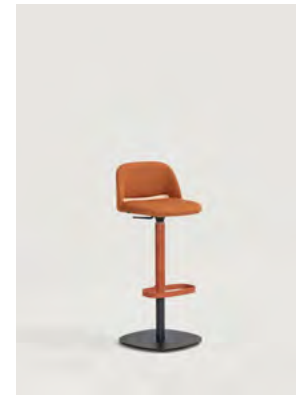

## NARA collection

*Design by Mario Ruiz*

Family of stools that includes 2 lines. A stool with a liftable piston. The basic piece of the leg embraces the column and gives uniqueness to the product. Rod option is also available. Both options are sized to generate a harmonious set between base and seat. It has a markedly symmetrical character, since all its curves are balanced on both axes. The seat has an ergonomic curvature that adapts to the shapes of the body, providing comfort and comfort when sitting.

### Stool

**2209P**

Upholstered stool with gas swivel base, adjustable height

**2209V**

Upholstered stool with solid steel structure. Available in 65 cm height