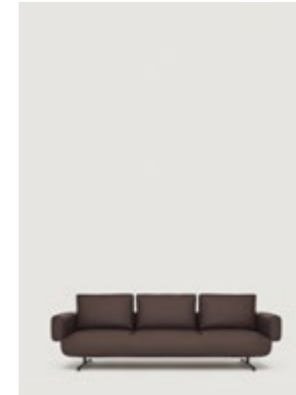

NODAL collection

Design by Luca Nichetto

Responding to the concept of personalized combination, Nodal is a system of sofas whose modularity allows multiple configurations.

Starting from a platform with 1, 2 or 3 seats, to which you attach rectangular modules that function as armrests and backrests, you can create any combination, from an independent sofa

to benches and more elaborated combinations. The modular platform of the seat allows for the integrated addition of functional extensions, such as tables or joints to create different linear compositions.

The Nodal collection offers interior designers and architects the possibility of making almost any assembly, almost like a Lego set.

NODAL collection

Sofas

2141

One seat sofa with black powder-coated metal base. Adjustable metal glides

2142

Two seat sofa with black powder-coated metal base. Adjustable metal glides

2143

Three seat sofa with black powder-coated metal base. Adjustable metal glides

2140T

Table for all typologies in oak or walnut wood