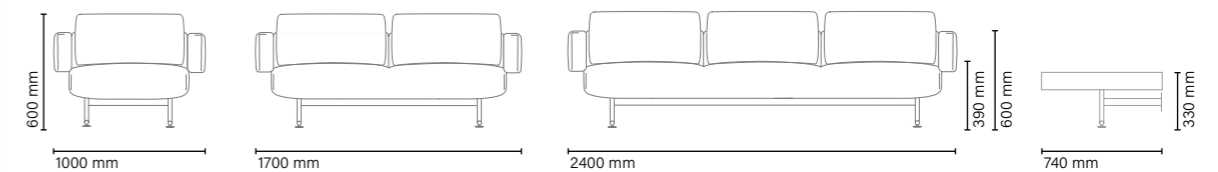

NODAL collection

Design by Luca Nichetto

Responding to the concept of personalized combination, Nodal is a system of sofas whose modularity allows multiple configurations.

Starting from a platform with 1, 2 or 3 seats, to which you attach rectangular modules that function as armrests and backrests, you can create any combination, from an independent sofa

to benches and more elaborated combinations. The modular platform of the seat allows for the integrated addition of functional extensions, such as tables or joints to create different linear compositions.

The Nodal collection offers interior designers and architects the possibility of making almost any assembly, almost like a Lego set.