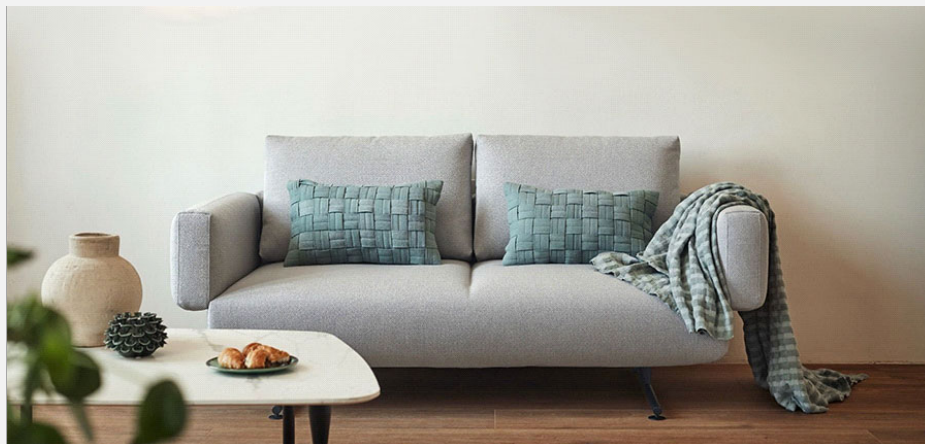

Nodal

Manufacturer: Capdell, Spain

Product Code	Base/Description	Fabric Categories						
		COM	C1	C2	C3	C4	C5	C6