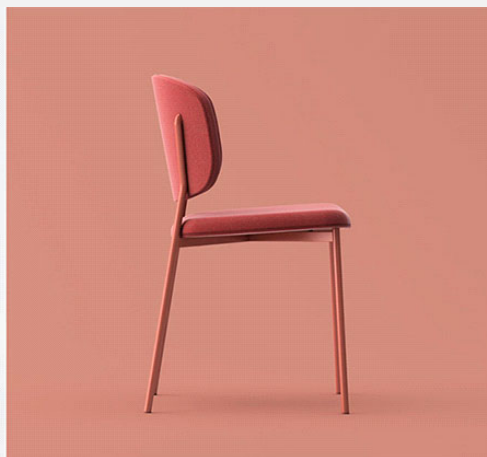

Wround

Manufacturer: Copiosa

Product Code
Description

Price

Chairs and bar stools with upholstered seat and back, lacquered metal frame

6C80

Chair - Upholstered seat and back, lacquered frame

COM: 75 cm - 0.93 yds

Upholstered with Select fabrics	\$910
Upholstered with Essential fabrics	\$800
COM	\$690
Brass or Chromed finish surcharge	\$147

6C82

Chair with metal arms - Upholstered seat and back, lacquered frame

COM: 75 cm - 0.93 yds