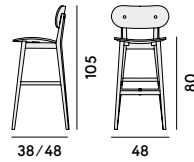

619

620 Chair in beechwood

Box × 2 pcs: 0.29 m<sup>3</sup>  
Peso/Weight: 4.5 kg

622 Chair in beechwood, with upholstered seat and back

Box × 2 pcs: 0.29 m<sup>3</sup>  
Peso/Weight: 5.5 kg

623 Barstool in beechwood

Box × 1 pcs: 0.29 m<sup>3</sup>  
Peso/Weight: 6 kg

625 Barstool in beechwood, with upholstered seat and back

Box × 1 pcs: 0.29 m<sup>3</sup>  
Peso/Weight: 7 kg

626 Stool in beechwood

Box × 1 pcs: 0.12 m<sup>3</sup>  
Peso/Weight: 4.4 kg

628 Stool in beechwood, with upholstered seat

Box × 1 pcs: 0.12 m<sup>3</sup>  
Peso/Weight: 5 kg

617 Stool in beechwood

Box × 2 pcs: 0.26 m<sup>3</sup>  
Peso/Weight: 3.5 kg

619 Stool in beechwood, with upholstered seat