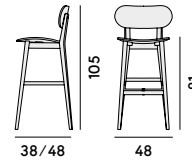

619

620 Chair in beechwood

Box × 2 pcs: 0.29 m<sup>3</sup>  
Peso/Weight: 4.5 kg

622 Chair in beechwood, with upholstered seat and back

Box × 2 pcs: 0.29 m<sup>3</sup>  
Peso/Weight: 5.5 kg

623 Barstool in beechwood

Box × 1 pcs: 0.29 m<sup>3</sup>  
Peso/Weight: 6 kg

625 Barstool in beechwood, with upholstered seat and back

Box × 1 pcs: 0.29 m<sup>3</sup>  
Peso/Weight: 7 kg

626 Stool in beechwood

Box × 1 pcs: 0.12 m<sup>3</sup>  
Peso/Weight: 4.4 kg

628 Stool in beechwood, with upholstered seat

Box × 1 pcs: 0.12 m<sup>3</sup>  
Peso/Weight: 5 kg

617 Stool in beechwood

Box × 2 pcs: 0.26 m<sup>3</sup>  
Peso/Weight: 3.5 kg

619 Stool in beechwood, with upholstered seat