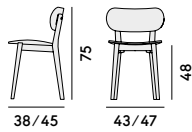

619

620 Chair in beechwood

Box × 2 pcs: 0.29 m<sup>3</sup>  
Peso/Weight: 4.5 kg

622 Chair in beechwood, with upholstered seat and back

Box × 2 pcs: 0.29 m<sup>3</sup>  
Peso/Weight: 5.5 kg

623 Barstool in beechwood

Box × 1 pcs: 0.29 m<sup>3</sup>  
Peso/Weight: 6 kg

625 Barstool in beechwood, with upholstered seat and back

Box × 1 pcs: 0.29 m<sup>3</sup>  
Peso/Weight: 7 kg

626 Stool in beechwood

Box × 1 pcs: 0.12 m<sup>3</sup>  
Peso/Weight: 4.4 kg

628 Stool in beechwood, with upholstered seat

Box × 1 pcs: 0.12 m<sup>3</sup>  
Peso/Weight: 5 kg

617 Stool in beechwood

Box × 2 pcs: 0.26 m<sup>3</sup>  
Peso/Weight: 3.5 kg

619 Stool in beechwood, with upholstered seat