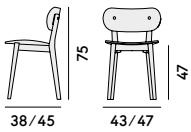

619

620 Chair in beechwood

Box × 2 pcs: 0.29 m<sup>3</sup>  
Peso/Weight: 4.5 kg

622 Chair in beechwood, with upholstered seat and back

Box × 2 pcs: 0.29 m<sup>3</sup>  
Peso/Weight: 5.5 kg

623 Barstool in beechwood

Box × 1 pcs: 0.29 m<sup>3</sup>  
Peso/Weight: 6 kg

625 Barstool in beechwood, with upholstered seat and back

Box × 1 pcs: 0.29 m<sup>3</sup>  
Peso/Weight: 7 kg

626 Stool in beechwood

Box × 1 pcs: 0.12 m<sup>3</sup>  
Peso/Weight: 4.4 kg

628 Stool in beechwood, with upholstered seat

Box × 1 pcs: 0.12 m<sup>3</sup>  
Peso/Weight: 5 kg

617 Stool in beechwood

Box × 2 pcs: 0.26 m<sup>3</sup>  
Peso/Weight: 3.5 kg

619 Stool in beechwood, with upholstered seat