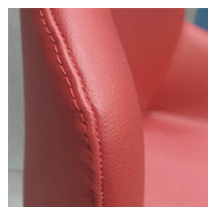

## Noom Guest

Manufacturer: Actiu, Spain

Product Code	Base	Fabric Groups			
		G3 (V)	G3 (D)	G4 (M)	G7

Wood Base

Metal Base

### Medium Backrest Chair

Upholstered with Simple Sewing - Monocolour

<b>NM32-00/08</b>	Black or White Steel	\$1,770		
<b>NM32-11/18</b>	Wood Base - Natural or Black Beech	\$1,814		

### Medium Backrest Chair

Upholstered with French Sewing - Monocolour

<b>NM32-00/08</b>	Black or White Steel	\$1,632	\$1,673	\$1,840
<b>NM32-11/18</b>	Wood Base - Natural or Black Beech	\$1,681	\$1,722	\$1,888