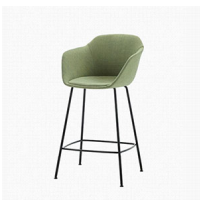

## Taia

Manufacturer: Inclass, Spain

Product Code	Base	Description	Price	Fabric Categories						
				G2/COM	G3	G4	G5	G6	G7	G10

Counter Stool with polypropylene shell and round steel tube 4 leg frame.

TAI0080	Chrome		\$996	-	-	-	-	-	-	-	-
---------	--------	--	-------	---	---	---	---	---	---	---	---