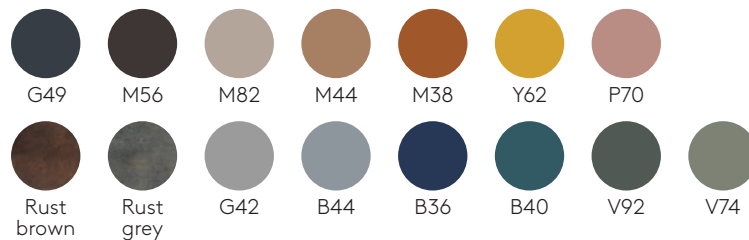

### Steel bases

#### M1 colours

#### M2 colours

### Oak bases

Natural

Walnut stain

Wenge stain

Black stain