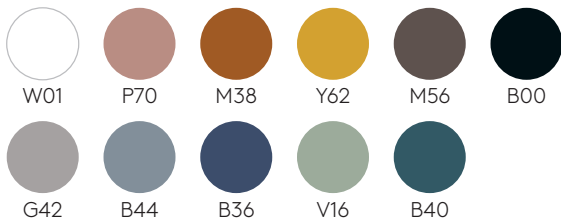

Polypropylene seat shells