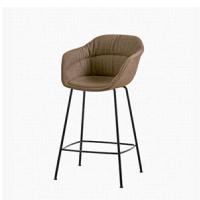

Counter Stool with fully upholstered shell and round steel tube 4 leg frame.

COM: 165 cm - 1.8 yds

TAI0680	Colours M1		$1,623	$1,728	$1,812	$2,061	$2,271	$2,481	$2,307	$2,715
TAI0680	Colours M2		$1,653	$1,758	$1,842	$2,091	$2,301	$2,511	$2,337	$2,745
TAI0680	Chrome		$1,704	$1,809	$1,893	$2,142	$2,352	$2,562	$2,388	$2,796

Counter Stool with soft upholstered shell and round steel tube 4 leg frame.

COM: 180 cm - 2 yds

TAI0880	Colours M1		$1,716	$1,827	$1,914	$2,178	$2,397	$2,616	$2,430	$2,859
TAI0880	Colours M2		$1,746	$1,857	$1,944	$2,208	$2,427	$2,646	$2,460	$2,889
TAI0880	Chrome		$1,797	$1,908	$1,995	$2,259	$2,478	$2,697	$2,511	$2,940

Upholstered Seat Pad