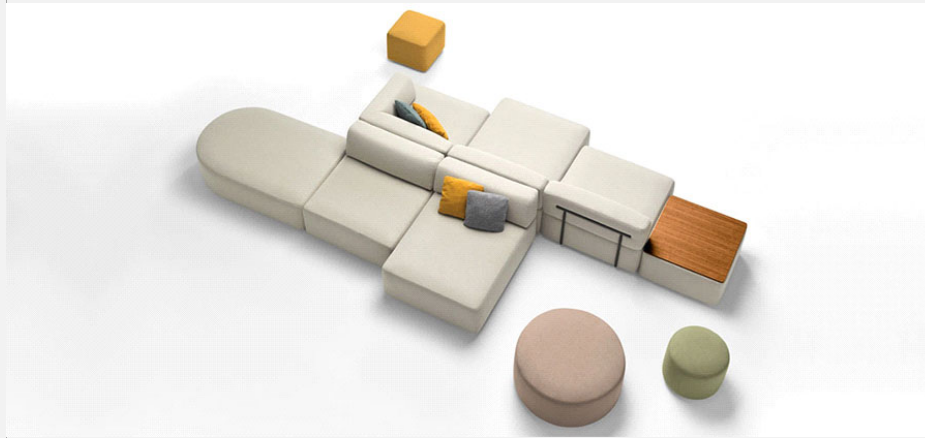

Entropy

Manufacturer: Inclass, Spain

Product Code	Base/ Description	Fabric Categories						
		G2/COM	G3	G4	G5	G6	G7	G10

Modular sofa system that allows countless compositions

Upholstered modular seat base 75x75cm
COM: 250 cm - 2.75 yds

ENT0010TA

$1,707 $1,818 $1,905 $2,172 $2,391 $2,610 $2,415

Upholstered modular seat base 75x95cm
COM: 270 cm - 3 yds

ENT0015TA

$1,971 $2,109 $2,220 $2,553 $2,829 $3,108 -

Upholstered modular seat base 75x120cm.
COM: 300 cm - 3.3 yds

ENT0020TA

$2,337 $2,508 $2,646 $3,069 $3,414 $3,765 -