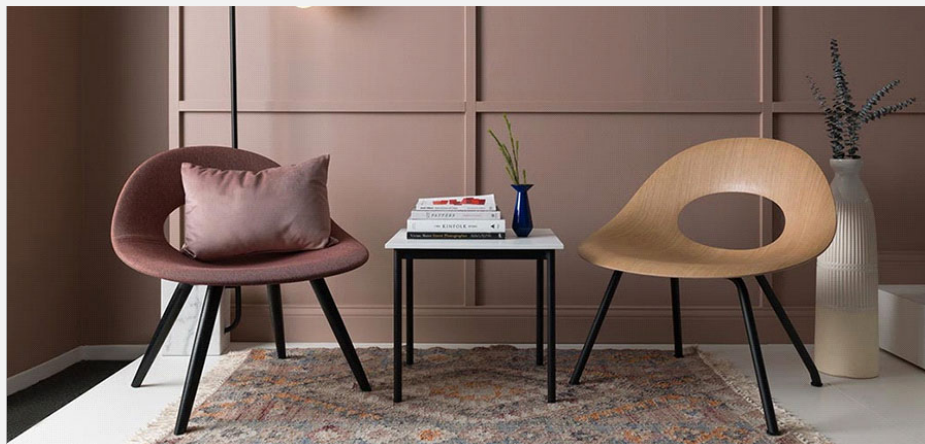

## Say O - Lounge

Manufacturer: Source International, USA

### Fabric Categories

Product Code	Description	Grade A / COM	Grade C	Leather	Price
--------------	-------------	---------------	---------	---------	-------

Lounge chair in 3D Veneer Wood Shell, Upholstered Seat Pad or Fully Upholstered Options, Metal Leg or WDL Wood Leg