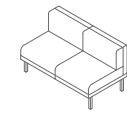

LORE

LOUNGE

LORE

by Joachim Jensen

Lore chair *armless - low arm club - high arm club*

Lore three seat sofa *armless - low arm - high arm*

Lore single seat bench - armless three seat sofa - right arm three seat chaise

Lore right arm three seat chaise - left arm corner unit - two seat bench

Lore Square Leg

Lore Round Leg

2201
Lore club chair
H29 W33 D29

SEAT
H17 W26 D21.5

2202
Lore two seat sofa
H29 W59 D29

SEAT
H17 W52 D21.5

2203
Lore three seat sofa
H29 W85 D29

SEAT
H17 W78 D21.5

2301
Lore armless chair
H29 W26 D29

SEAT
H17 W26 D21.5

2302
Lore armless two seat sofa
H29 W52 D29

SEAT
H17 W52 D21.5

2303
Lore armless three seat sofa
H29 W78 D29

SEAT
H17 W78 D21.5

2401
Lore single seat bench
H17 W26 D29

2402
Lore two seat bench
H17 W52 D29

2403
Lore three seat bench
H17 W78 D29

2501
Lore right arm
corner unit
H29 W29.5 D29

SEAT
H17 W26 D21.5

2601
Lore right arm
two seat chaise
H29 W55.5 D29