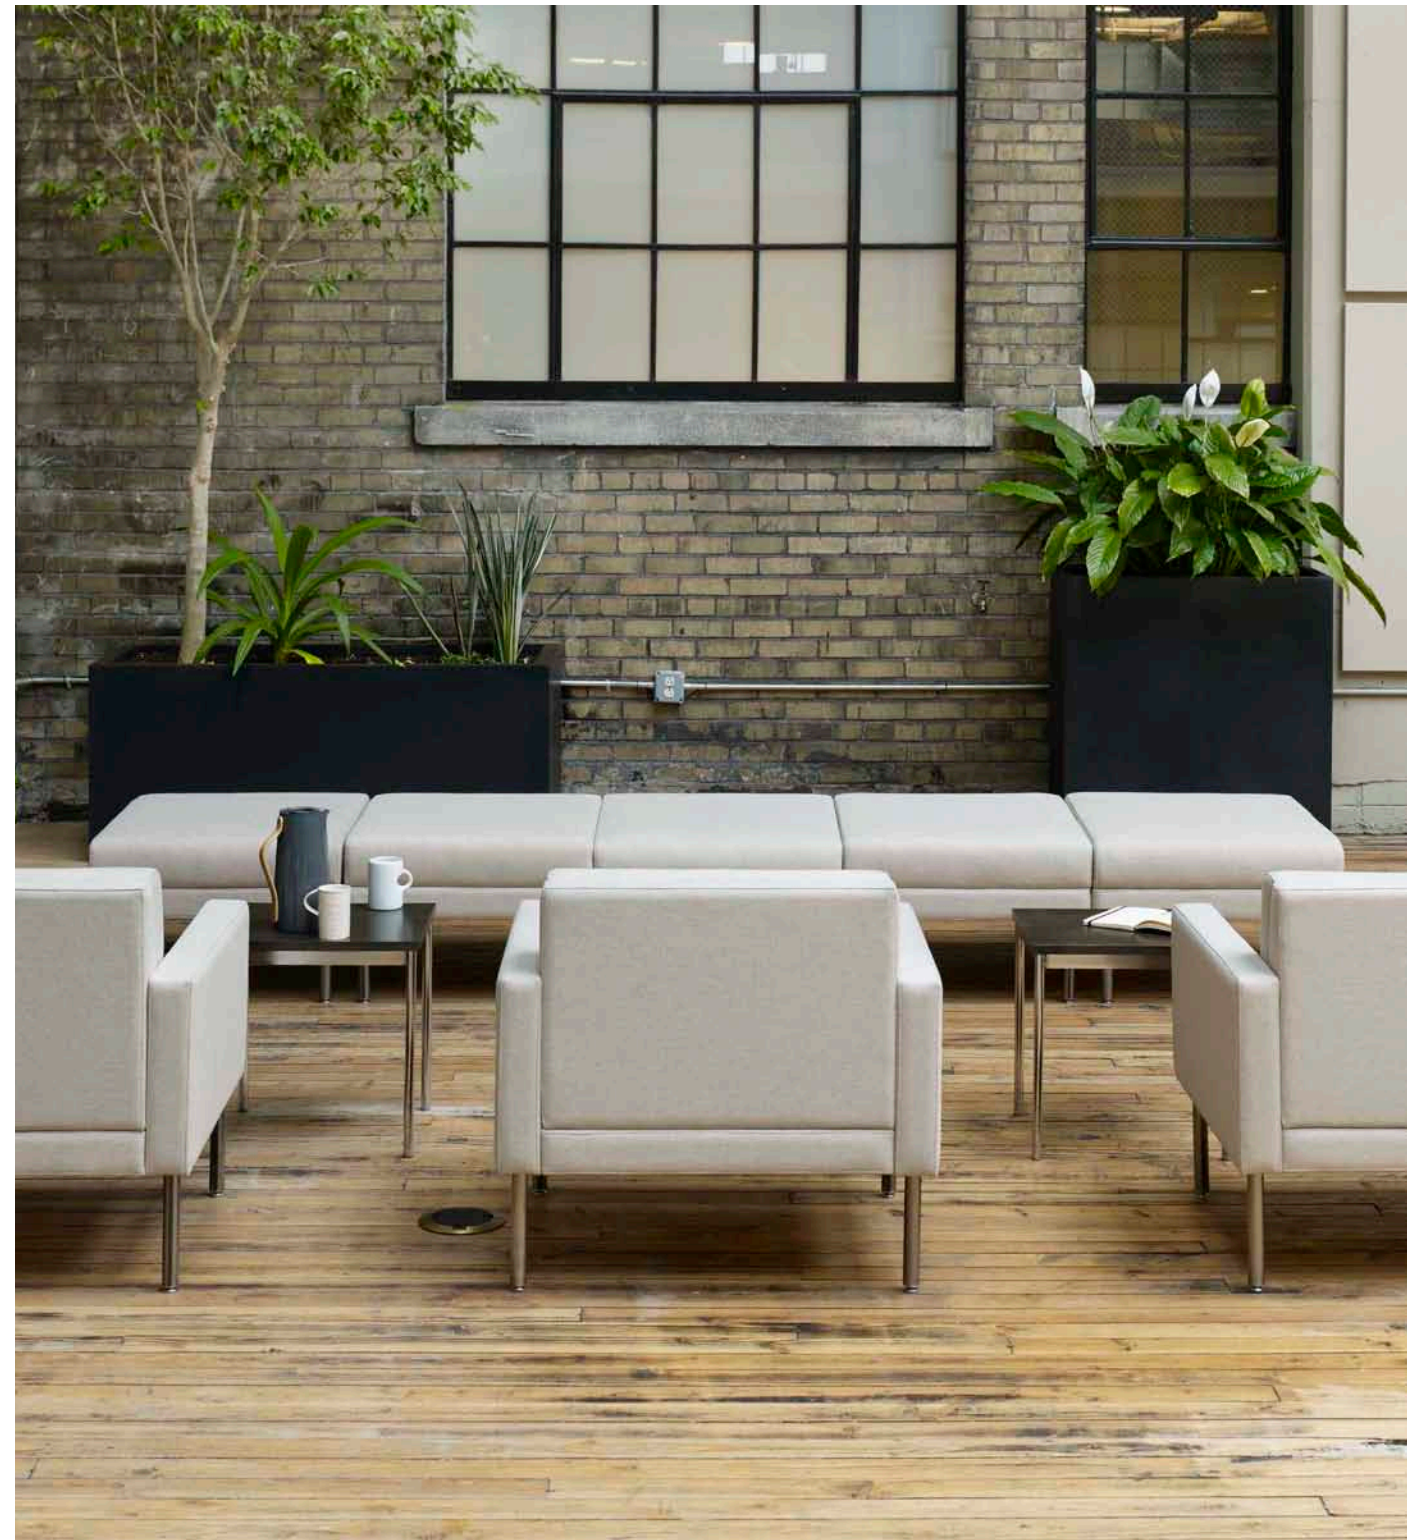

LORE

LOUNGE

LORE

by Joachim Jensen

Lore chair *armless - low arm club - high arm club*

Lore three seat sofa *armless - low arm - high arm*

Lore single seat bench - armless three seat sofa - right arm three seat chaise

Lore right arm three seat chaise - left arm corner unit - two seat bench

Lore Square Leg

Lore Round Leg

2201
Lore club chair
H29 W33 D29

SEAT
H17 W26 D21.5

2202
Lore two seat sofa
H29 W59 D29

SEAT
H17 W52 D21.5