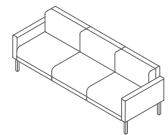

LORE

LOUNGE

LORE

by Joachim Jensen

Lore chair *armless - low arm club - high arm club*

Lore three seat sofa *armless - low arm - high arm*

Lore single seat bench - armless three seat sofa - right arm three seat chaise

Lore right arm three seat chaise - left arm corner unit - two seat bench

Lore Square Leg

Lore Round Leg

2201
Lore club chair
H29 W33 D29

SEAT
H17 W26 D21.5

2202
Lore two seat sofa
H29 W59 D29

SEAT
H17 W52 D21.5

2203
Lore three seat sofa
H29 W85 D29

SEAT
H17 W78 D21.5

2301
Lore armless chair
H29 W26 D29

SEAT
H17 W26 D21.5

2302
Lore armless two seat sofa
H29 W52 D29

SEAT
H17 W52 D21.5

2303
Lore armless three seat sofa
H29 W78 D29

SEAT
H17 W78 D21.5

2401
Lore single seat bench
H17 W26 D29

2402
Lore two seat bench
H17 W52 D29

2403
Lore three seat bench
H17 W78 D29

2501
Lore right arm
corner unit
H29 W29.5 D29

SEAT
H17 W26 D21.5

2601
Lore right arm
two seat chaise
H29 W55.5 D29