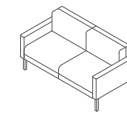

LORE

LOUNGE

LORE

by Joachim Jensen

Lore chair *armless - low arm club - high arm club*

Lore three seat sofa *armless - low arm - high arm*

Lore single seat bench - armless three seat sofa - right arm three seat chaise

Lore right arm three seat chaise - left arm corner unit - two seat bench

Lore Square Leg

Lore Round Leg

2201
Lore club chair
H29 W33 D29

SEAT
H17 W26 D21.5

2202
Lore two seat sofa
H29 W59 D29

SEAT
H17 W52 D21.5

2203
Lore three seat sofa
H29 W85 D29

SEAT
H17 W78 D21.5

2301
Lore armless chair
H29 W26 D29

SEAT
H17 W26 D21.5

2302
Lore armless two seat sofa
H29 W52 D29

SEAT
H17 W52 D21.5

2303
Lore armless three seat sofa
H29 W78 D29

SEAT
H17 W78 D21.5

2401
Lore single seat bench
H17 W26 D29

2402
Lore two seat bench
H17 W52 D29

2403
Lore three seat bench
H17 W78 D29

2501
Lore right arm
corner unit
H29 W29.5 D29

SEAT
H17 W26 D21.5

2601
Lore right arm
two seat chaise
H29 W55.5 D29