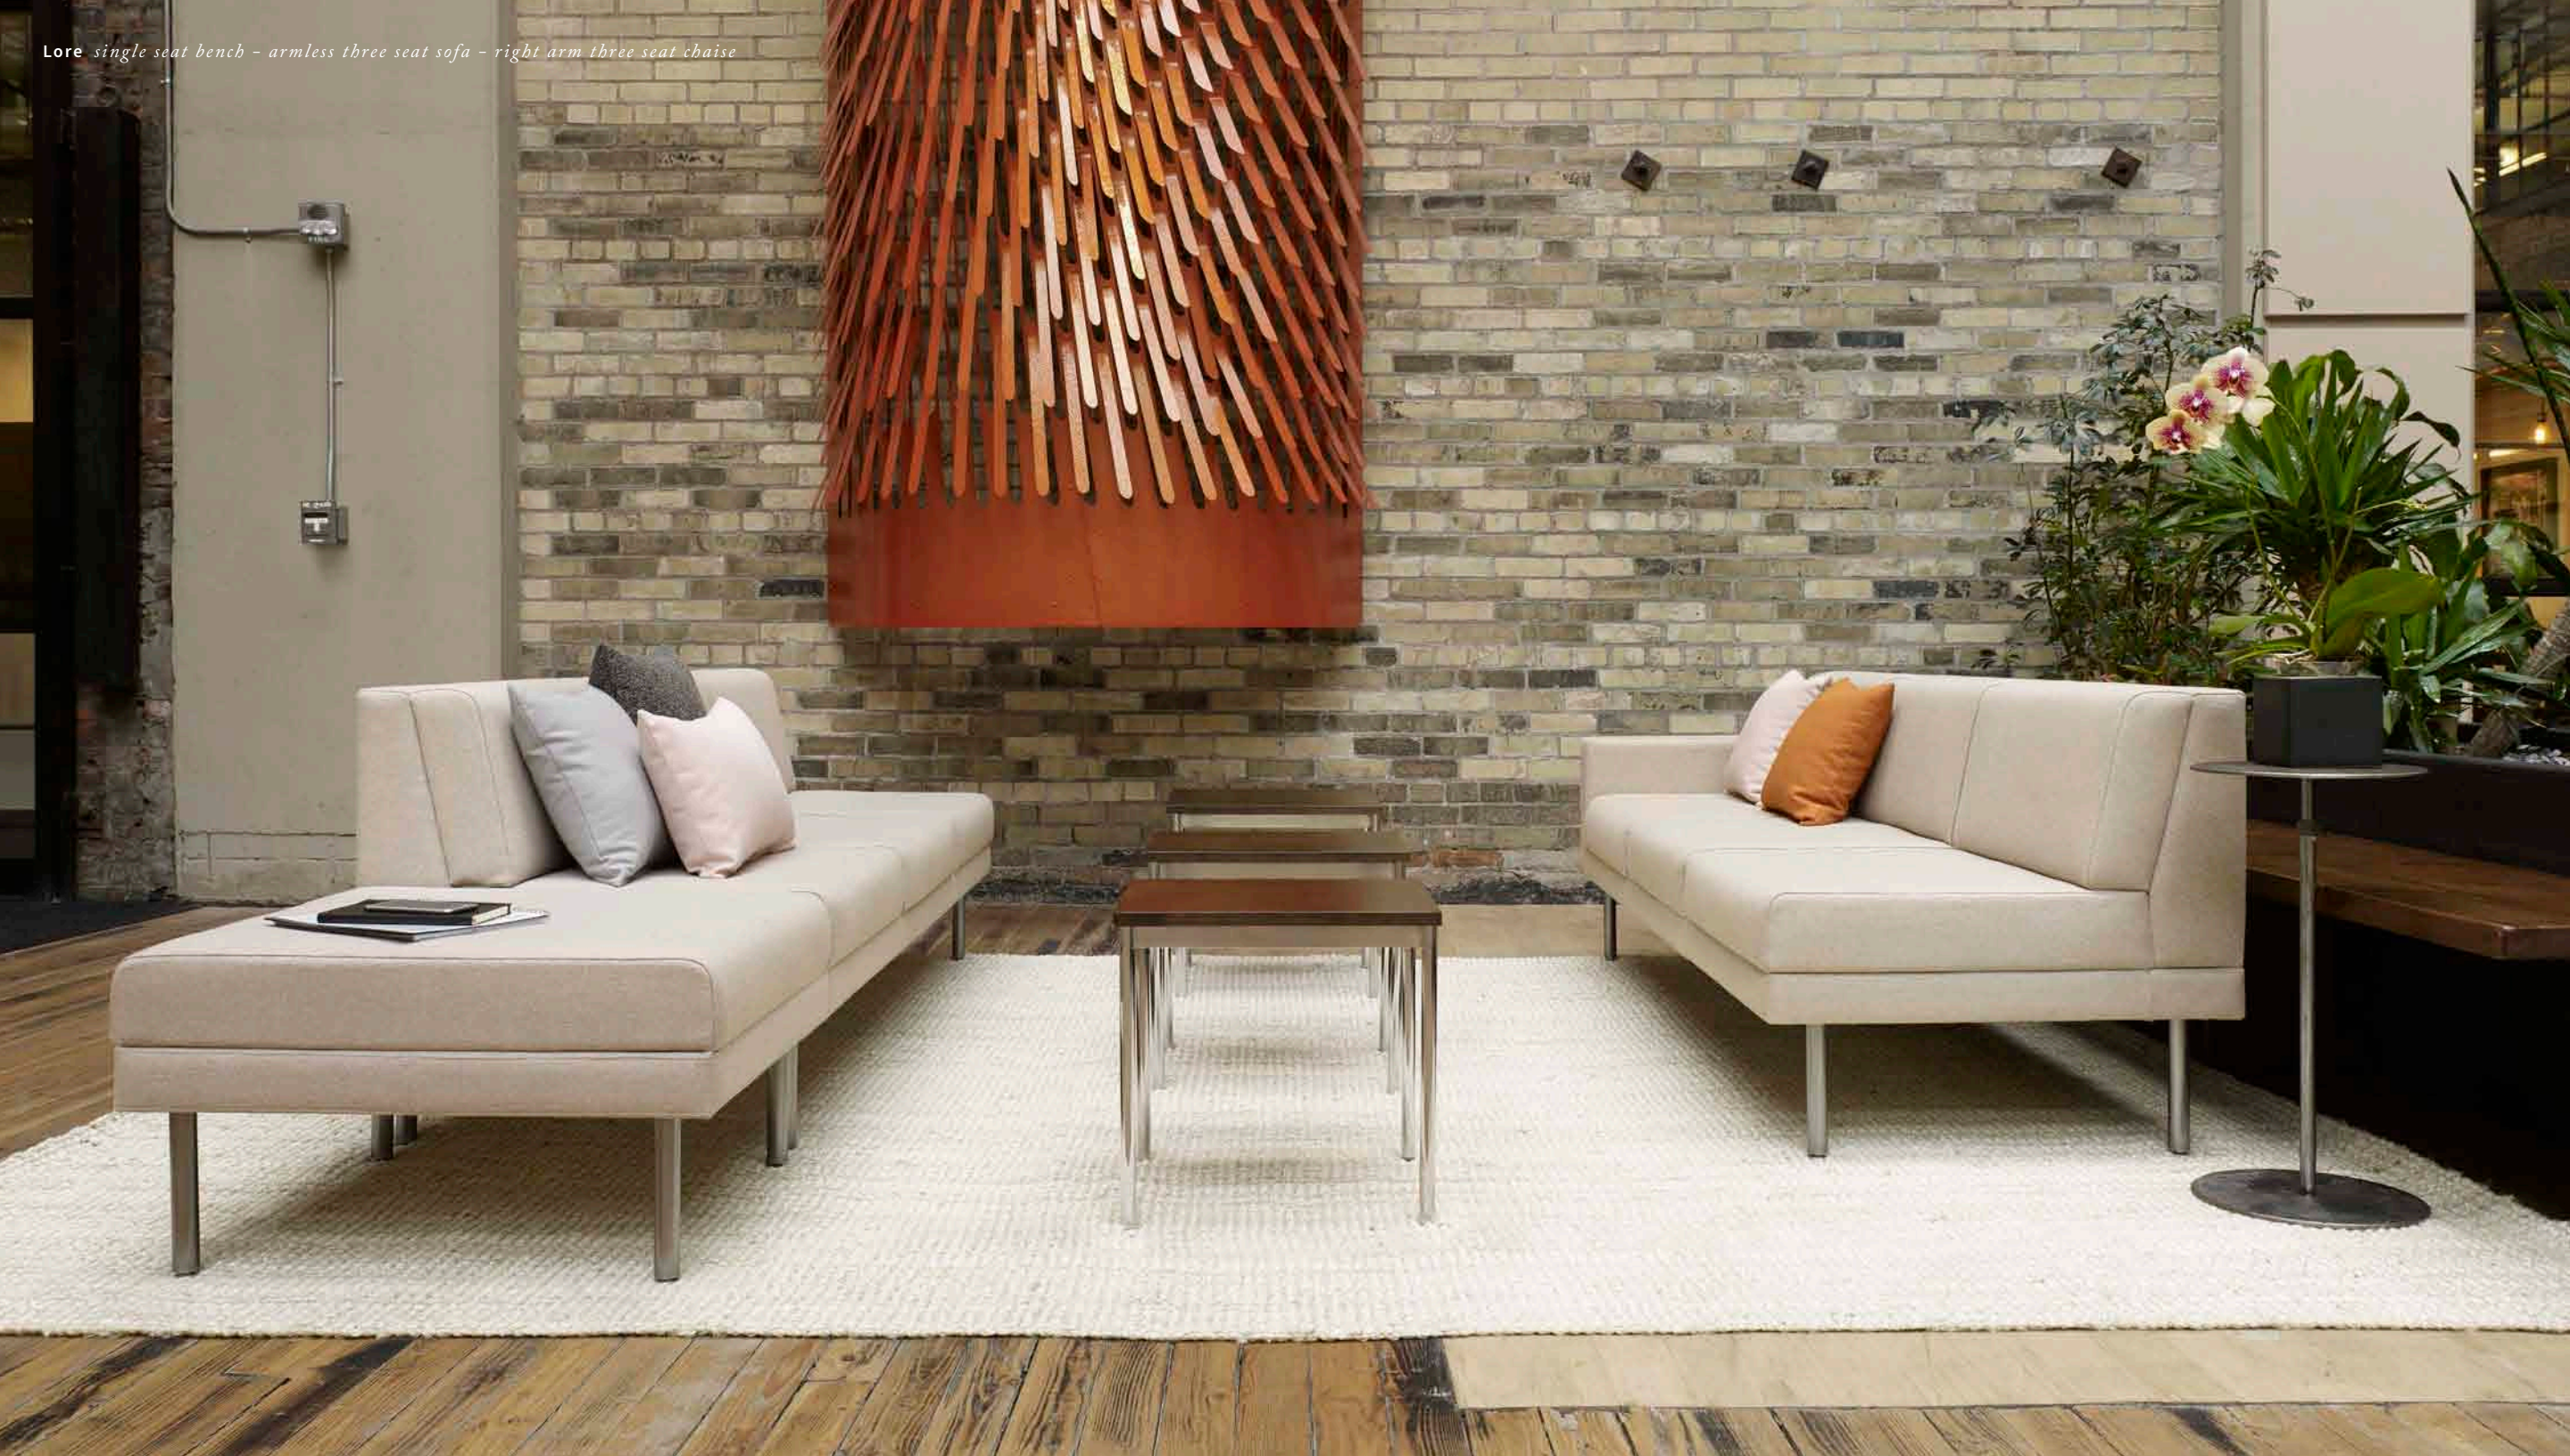

LORE

LOUNGE

LORE

by Joachim Jensen

Lore chair *armless - low arm club - high arm club*

Lore three seat sofa *armless - low arm - high arm*

Lore single seat bench - armless three seat sofa - right arm three seat chaise

Lore right arm three seat chaise - left arm corner unit - two seat bench

Lore Square Leg

Lore Round Leg

2201
Lore club chair
H29 W33 D29

SEAT
H17 W26 D21.5

2202
Lore two seat sofa
H29 W59 D29

SEAT
H17 W52 D21.5