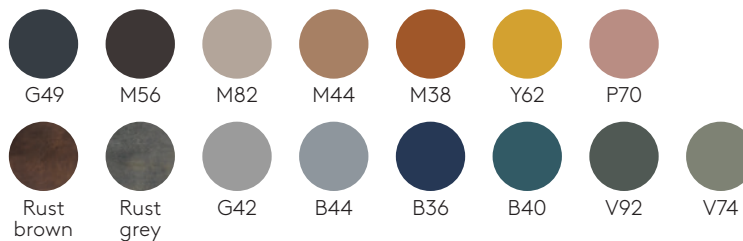

Tao

Manufacturer: Inclass, Spain

Product Code	Base	Description	Beech natural/stained	Oak natural/stained	Walnut natural	Lacquered colours W1	Lacquered colours W2
--------------	------	-------------	--------------------------	------------------------	-------------------	-------------------------	-------------------------

Cross stitching pattern upholstery (upcharge)

TAO0066TA \$60

Horizontal stitching pattern upholstery (upcharge)

TAO0062TA \$93

Tao

Manufacturer: Inclass, Spain

Product Code	Description	Price
--------------	-------------	-------

Diamond shaped stitching pattern upholstery (upcharge)

TAO0064TA

\$126

Set of 4 felt glides for sled frame (upcharge)

TAO0150OP

\$36

COM Orders are subject to following charges per manufacturer: \$18 per yard (any fabric) - Minimum: \$200.

Steel frames

M1 colours

M2 colours

Chrome

Wooden seats

Beech

Oak

Walnut