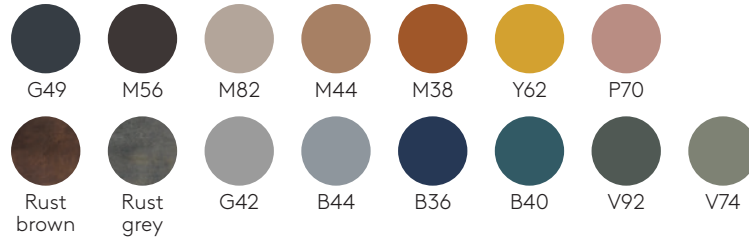

## Unnia Tapiz Swivel

Manufacturer: Inclass, Spain

#### M1 colours

#### M2 colours