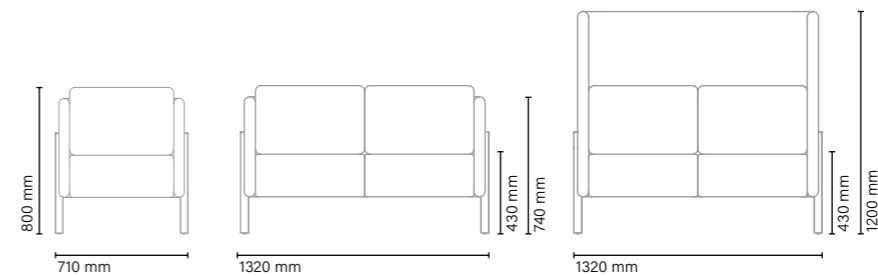

VISION collection

Design by *Fiorenzo Dorigo*

Vision, collection of seats for waiting, relaxing or working. The shape of the backrests -high or low- creates reserved areas for intimate and quiet moments or for discreet business meetings. The structures on both sides give Vision personality and a very special look. The seat of the Vision is removable.