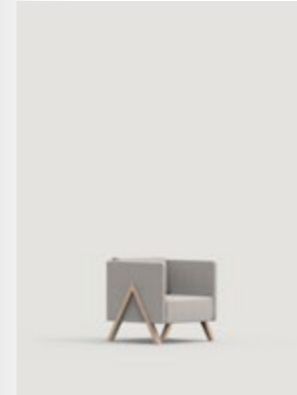

VISION collection

Design by *Fiorenzo Dorigo*

Vision, collection of seats for waiting, relaxing or working. The shape of the backrests -high or low- creates reserved areas for intimate and quiet moments or for discreet business meetings. The structures on both sides give Vision personality and a very special look. The seat of the Vision is removable.

VISION collection

Sofas

570
Upholstered one seat sofa with beech wood legs

570S
Upholstered two seat sofa with beech wood legs

570SA
Upholstered two seat sofa with beech wood legs. High back