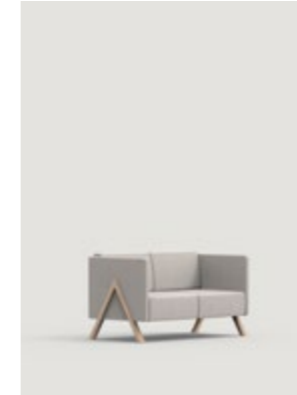

VISION collection

Design by *Fiorenzo Dorigo*

Vision, collection of seats for waiting, relaxing or working. The shape of the backrests -high or low- creates reserved areas for intimate and quiet moments or for discreet business meetings. The structures on both sides give Vision personality and a very special look. The seat of the Vision is removable.

VISION collection

Sofas

570
Upholstered one seat sofa with beech wood legs

570S
Upholstered two seat sofa with beech wood legs

570SA
Upholstered two seat sofa with beech wood legs. High back