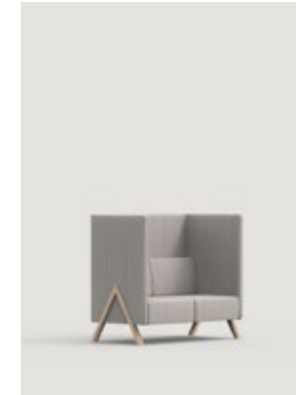

VISION collection

Design by *Fiorenzo Dorigo*

Vision, collection of seats for waiting, relaxing or working. The shape of the backrests -high or low- creates reserved areas for intimate and quiet moments or for discreet business meetings. The structures on both sides give Vision personality and a very special look. The seat of the Vision is removable.

VISION collection

Sofas

570
Upholstered one seat sofa with beech wood legs

570S
Upholstered two seat sofa with beech wood legs

570SA
Upholstered two seat sofa with beech wood legs. High back