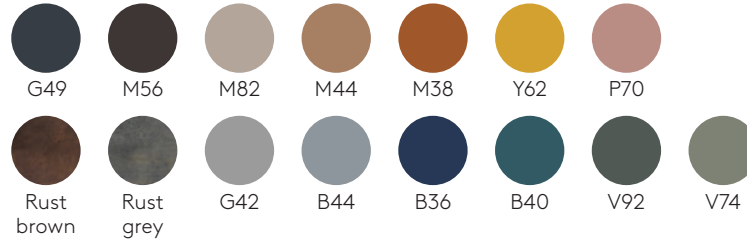

COM Orders are subject to following charges per manufacturer: \$18 per yard (any fabric) - Minimum: \$200.

Dunas XS - Swivel Finishes

Manufacturer: Inclass, Spain

Steel bases

M1 colours

M2 colours

Chrome

Aluminum bases