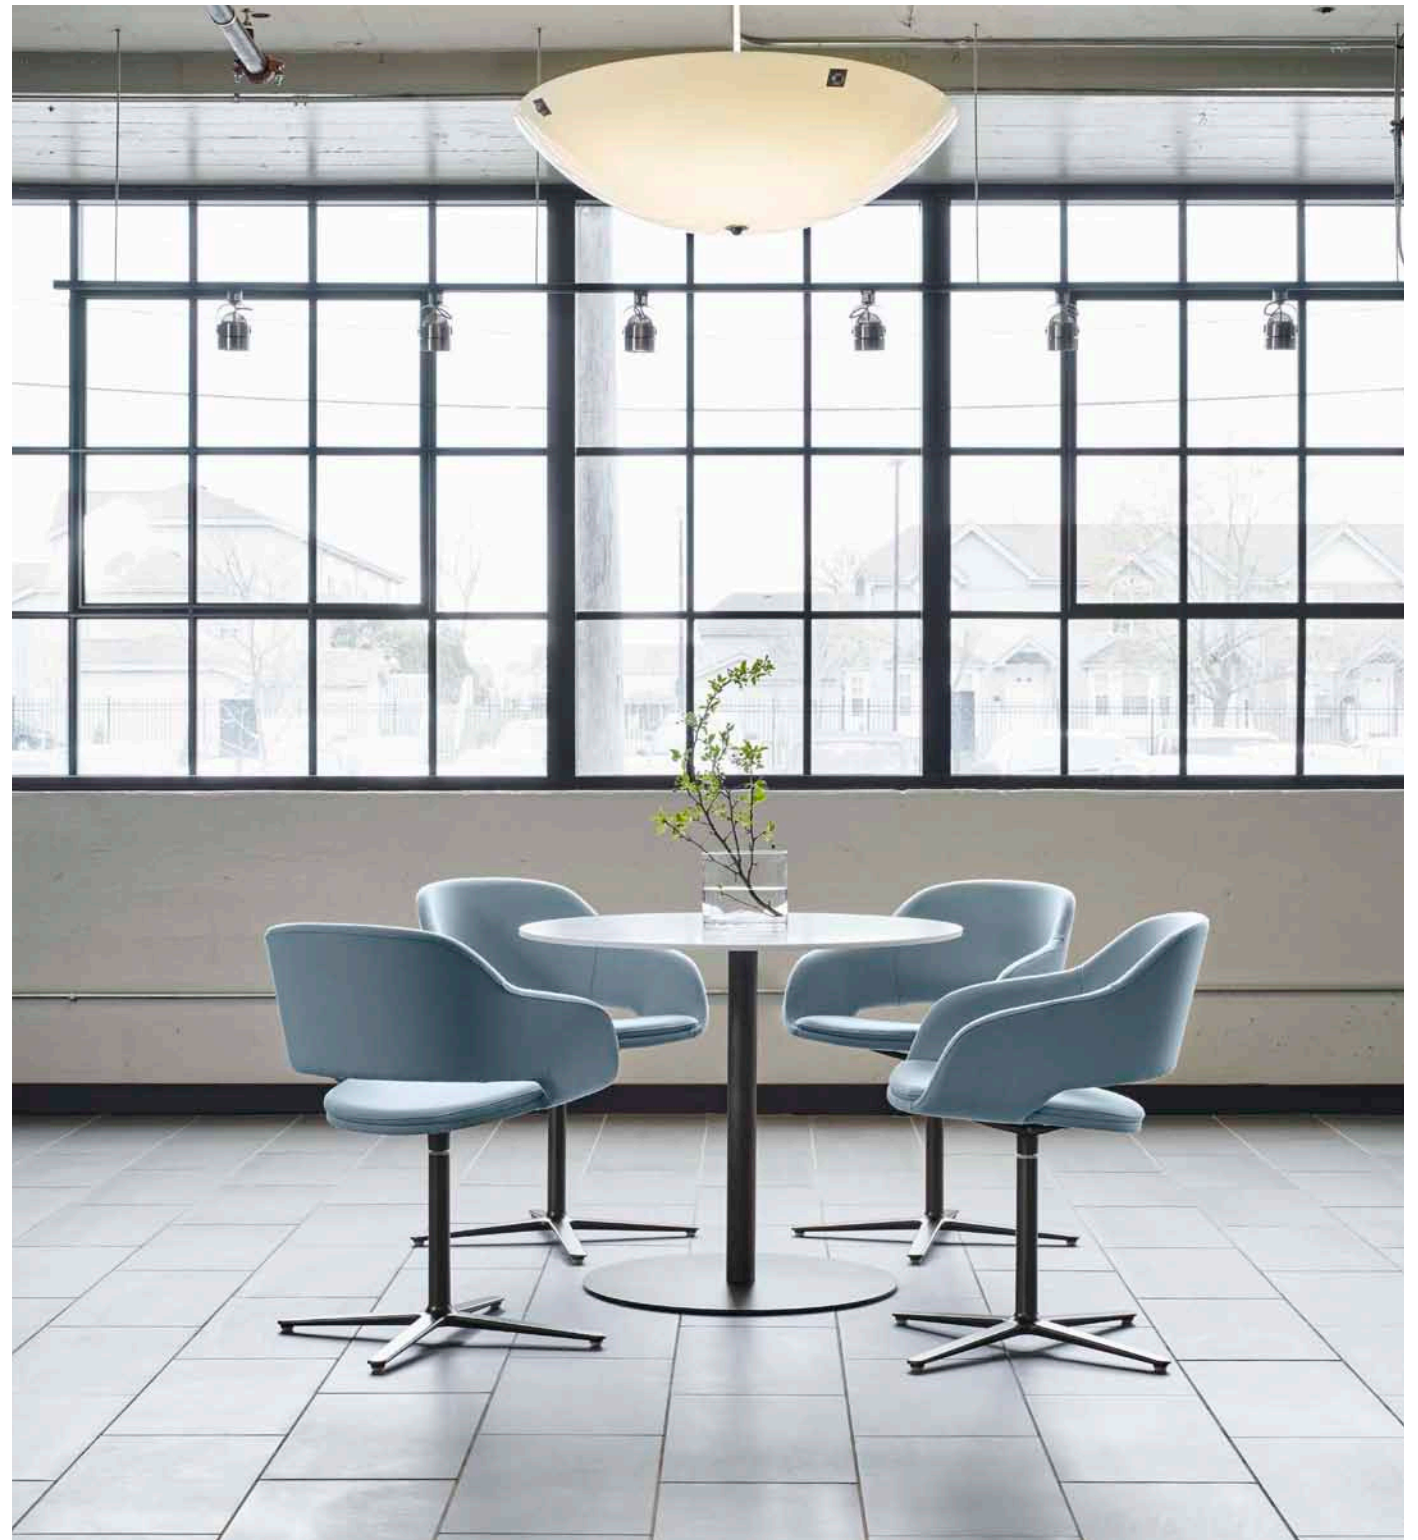

MARTINI

MULTIUSE

LOUNGE

SWIVEL

MARTINI

by Gemma Bernal

Martini *high four swivel base with casters*

Martini Full Back *flat four swivel base*

Martini Full Back *sled base*

Martini Full Back *high four swivel base*

Martini *five base options*

290SL/291SL
martini sled base
H30.25 W23 D23.5
SEAT H18 W19 D18

290DB/291DB
martini disc swivel base
H30.5 W23 D23.5
SEAT H18.25 W19 D18
BASE DIAMETER 18

290H4/291H4
martini high four swivel base
H31.25 W23 D23.5
SEAT H19 W19 D18
BASE DIAMETER 26.25

290H4C/291H4C
martini high four swivel base
w/casters
H30.5 W23 D23.5
SEAT H18 W19 D18
BASE DIAMETER 26.25

290F4/291F4
martini flat four swivel base
H31 W23 D23.5
SEAT H18.5 W19 D18
BASE DIAMETER 26