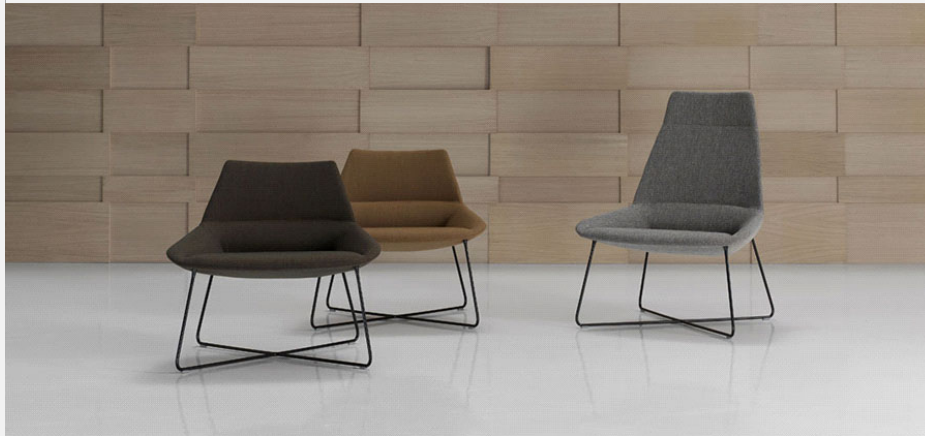

Dunas - Sled Base

Manufacturer: Inclass, Spain

Product Code	Base/ Description	Fabric Categories							
		G1	G2/COM	G3	G4	G5	G6	G7	G10

Lounge chairs with high or low backrests and steel rod sled frame

Upholstered chair with high backrest
COM: 230 cm - 2.6 yds

Upholstered chair with low backrest
COM: 200 cm - 2.2 yds

DUN0010	Colours M1	\$2,415	\$2,511	\$2,673	\$2,805	\$3,195	\$3,519	\$3,843	\$3,636
DUN0010	Colours M2	\$2,460	\$2,556	\$2,718	\$2,550	\$3,240	\$3,564	\$3,888	\$3,681
DUN0010	Chrome	\$2,478	\$2,574	\$2,736	\$2,868	\$3,258	\$3,582	\$3,906	\$3,699