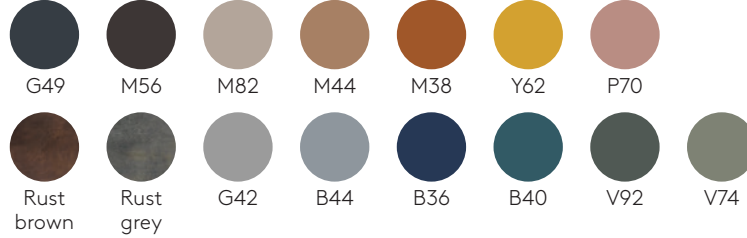

DUN0580OP			\$45	-	-	-	-	-	-	-
-----------	--	--	------	---	---	---	---	---	---	---

COM Orders are subject to following charges per manufacturer: \$18 per yard (any fabric) - Minimum: \$200.

Dunas XL - Swivel Finishes

Manufacturer: Inclass, Spain

Aluminum bases

M1 colours

M2 colours

Polished

Tusch Seating International Inc.
251 Bartley Dr. Unit #4
Toronto, ON M4A 2N7 Canada
www.tuschseating.com

T 416.368.6100
F 416.368.4477
T 888.368.6101
info@tuschseating.com