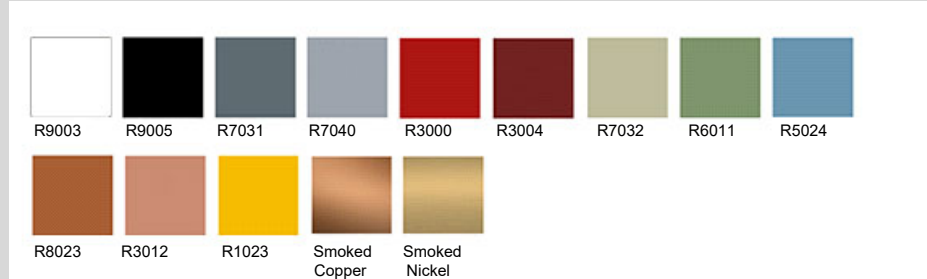

Panel

Manufacturer: Capdell, Spain

Powder Coated Steel Finishes

Tusch Seating International Inc.

251 Bartley Dr. Unit #4
Toronto, ON M4A 2N7 Canada
www.tuschseating.com

T 416.368.6100
F 416.368.4477
T 888.368.6101
info@tuschseating.com