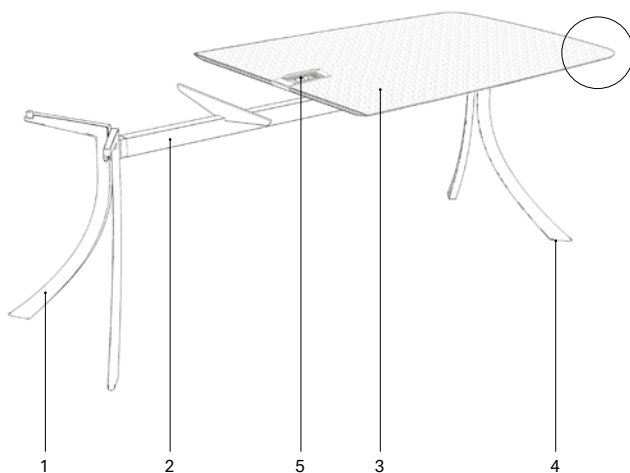

Lievore Altherr Molina, 2017

[en] Tabletop made of solid wood from European oaks with 21 mm/0.83" of section. Structure made of high resistance aluminum profile and legs of injected aluminum, finished with polyester powder. The collection is also available in a lacquered version (MDF) and in European oak plywood. Optional junction box. Delivered unassembled.

[fr] Plateau fabriqué en bois massif de chêne européen avec 21 mm de section. Structure fabriquée en profilé d'aluminium de haute résistance et pieds en injection d'aluminium finis avec une peinture en poudre de polyester. La collection est également disponible dans une version laquée (MDF) et en contreplaqué de chêne européen. Boîte de jonction en option. Livrées démontées.

- 1 Legs made of of injected aluminum finished with polyester powder.
- 2 Structure made of high resistance aluminum profile finished with polyester powder.
- 3 Tabletop options:
 - Lacquered top 21 mm/0.83" thick.
 - Veneered top 21 mm/0.83" thick.
 - Solid wood top 21 mm/0.83" thick.
- 4 Injected PA spacers.
- 5 Optional junction box.

T920 180	Rectangular dining table		
	 <p>180x115x75 70.75" x 45.25" x 29.5"</p>		
		<p>frame *</p> <ul style="list-style-type: none"> 102 FT light grey, 108 FT oxide, 109 FT champagne, 110 FT bronze, 111 FT graphite 	
		<p>lacquered top</p> <ul style="list-style-type: none"> LT02 light grey, LT09 champagne, LT10 bronze, LT11 graphite, L5 taupe, L14 japanese red, L16 navy blue, L17 forest green 	9,583
		<p>veneered top</p> <ul style="list-style-type: none"> W01 natural oak, W02 white stained, W03 light oak, W04 black stained 	10,078
		<p>solid wood top</p> <ul style="list-style-type: none"> W01 natural oak, W02 white stained, W03 light oak, W04 black stained 	13,302
		<p> 41 kg —  57 kg / 0,52 m³</p>	